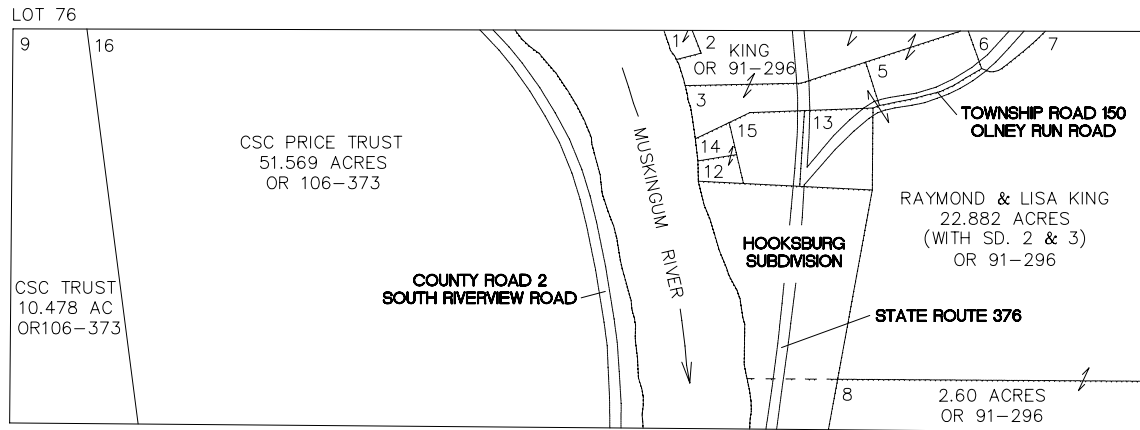

WINDSOR TOWNSHIP

RANGE 11 TOWNSHIP 9 LOT 76

SCALE: 1 INCH = 400 FEET

1 - LUNSFORD & NOTT	0.372 ACRE	OR 107-273
5 - MICHAEL CRABTREE	1.464 ACRE	OR 110-662
6 - BRADY PATTERSON	1.080 ACRE	OR 81-604
12 - KELLY C PONN	0.040 ACRE	OR 208-2674
13 - RAYMOND KING	1.730 ACRE	195-581
14 - KELLY C PONN	0.538 ACRE	OR 208-2674
15 - JOHN WARDRIP	1.270 ACRE	OR 169-411