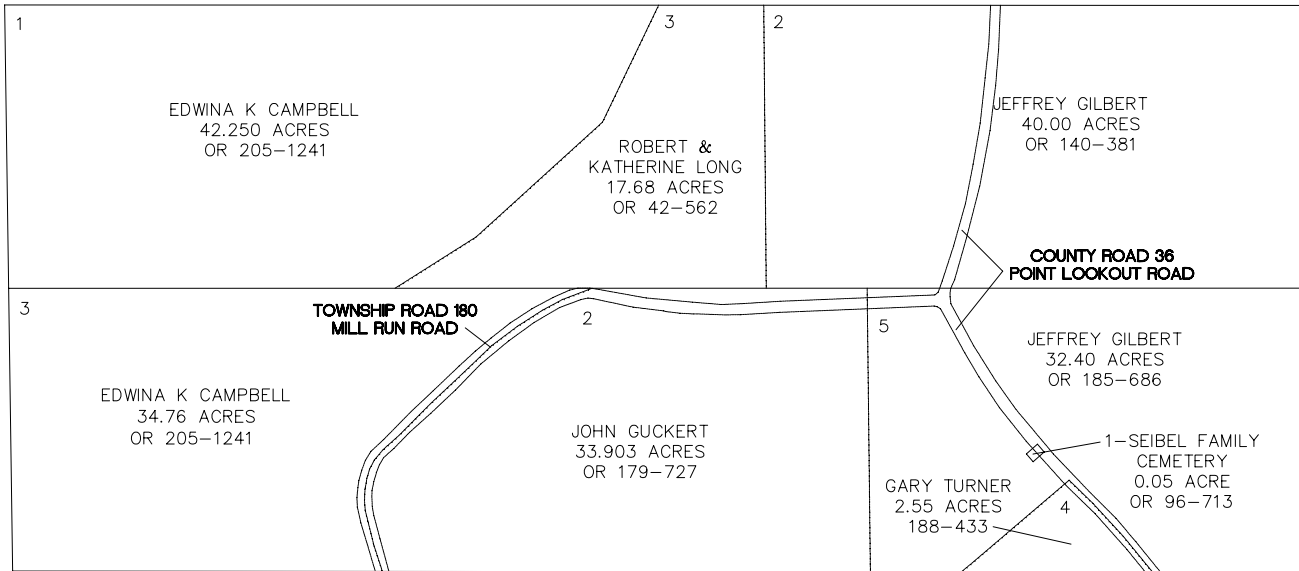

WINDSOR TOWNSHIP

RANGE 11 TOWNSHIP 9 LOTS 7 & 8

SCALE: 1 INCH = 400 FEET

LOT 8

LOT 7