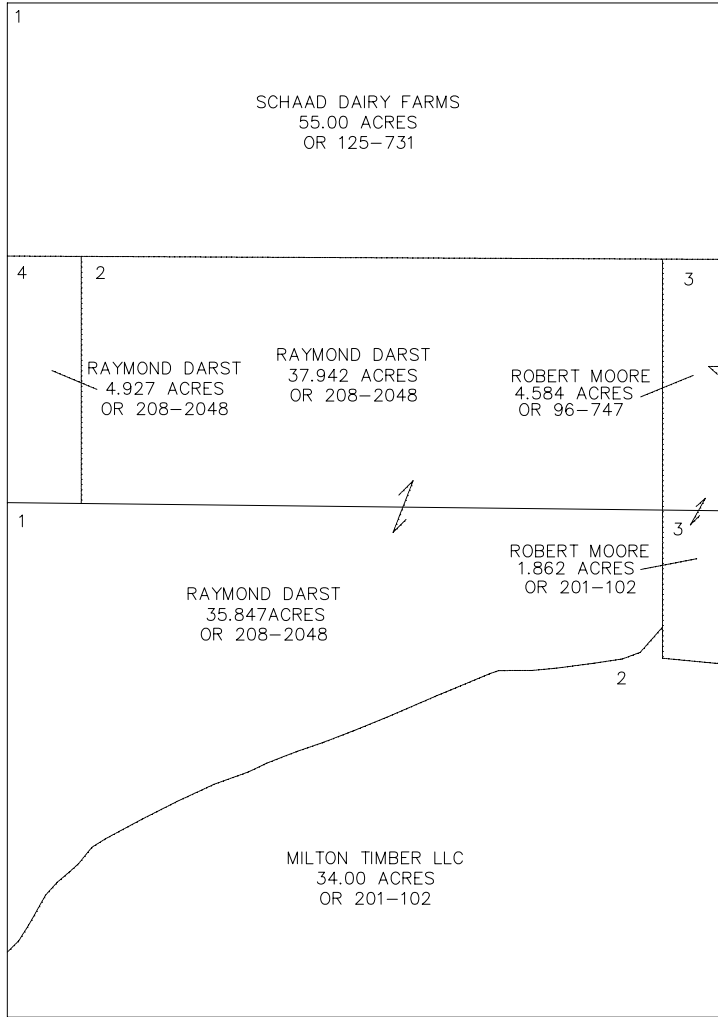

WINDSOR TOWNSHIP

RANGE 11 TOWNSHIP 9 LOTS 59 & 60

SCALE: 1 INCH = 400 FEET

LOT 60

LOT 59