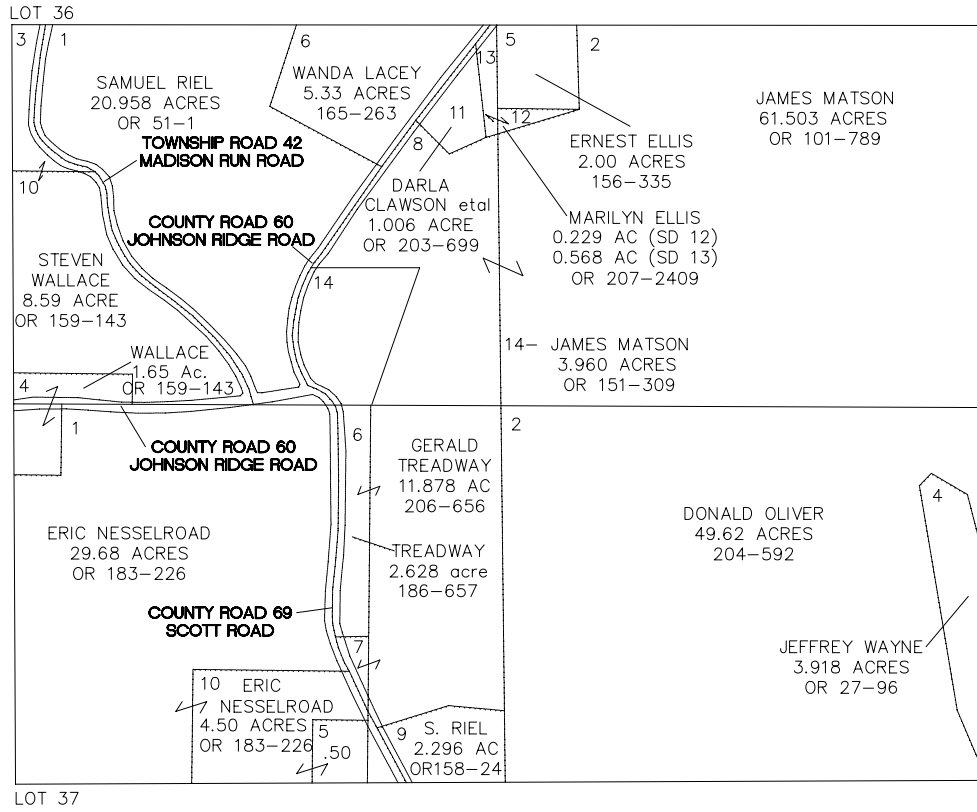

# WINDSOR TOWNSHIP

RANGE 11    TOWNSHIP 8    LOTS 36 & 37    W.B.A.

SCALE: 1 INCH = 400 FEET

7 - GERALD TREADWAY 0.11 ACRE 186-657  
 9 - GERALD TREADWAY 0.001 ACRE 186-657