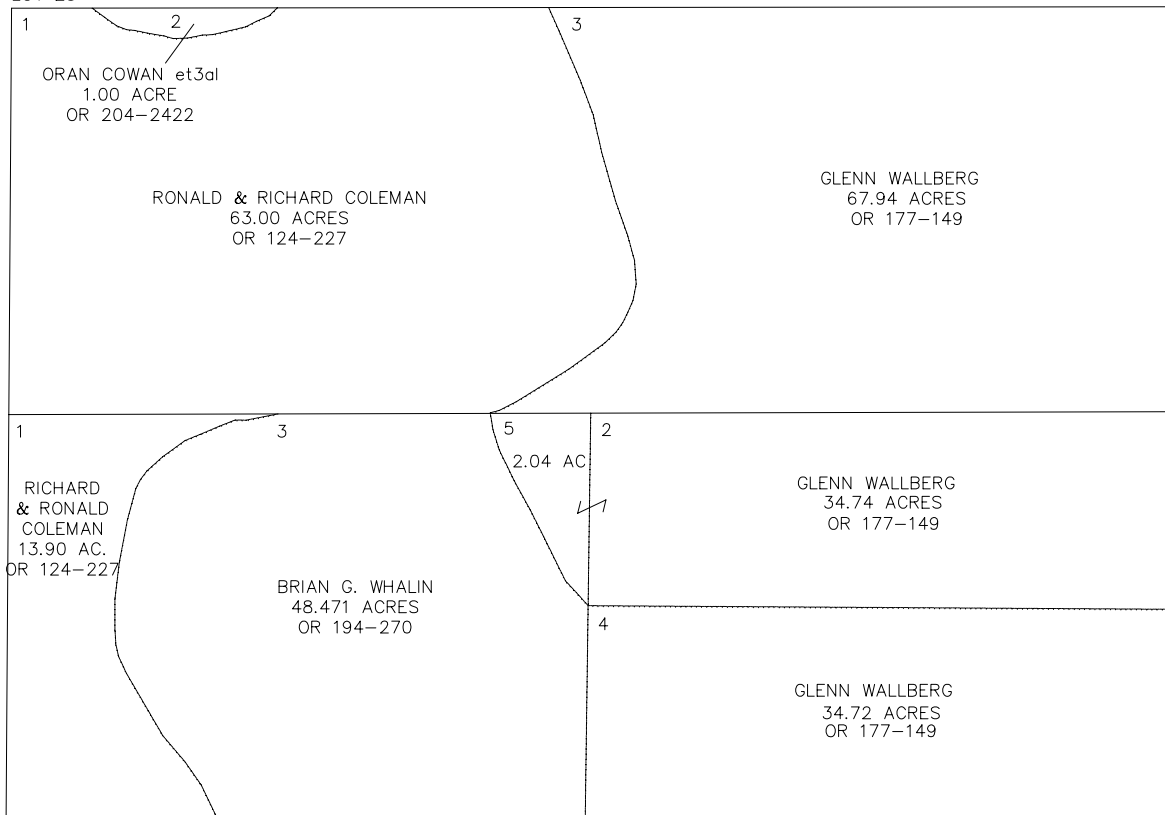

WINDSOR TOWNSHIP

RANGE 11 TOWNSHIP 8 LOTS 25 & 26 W.B.A.

SCALE: 1 INCH = 400 FEET

LOT 25

LOT 26