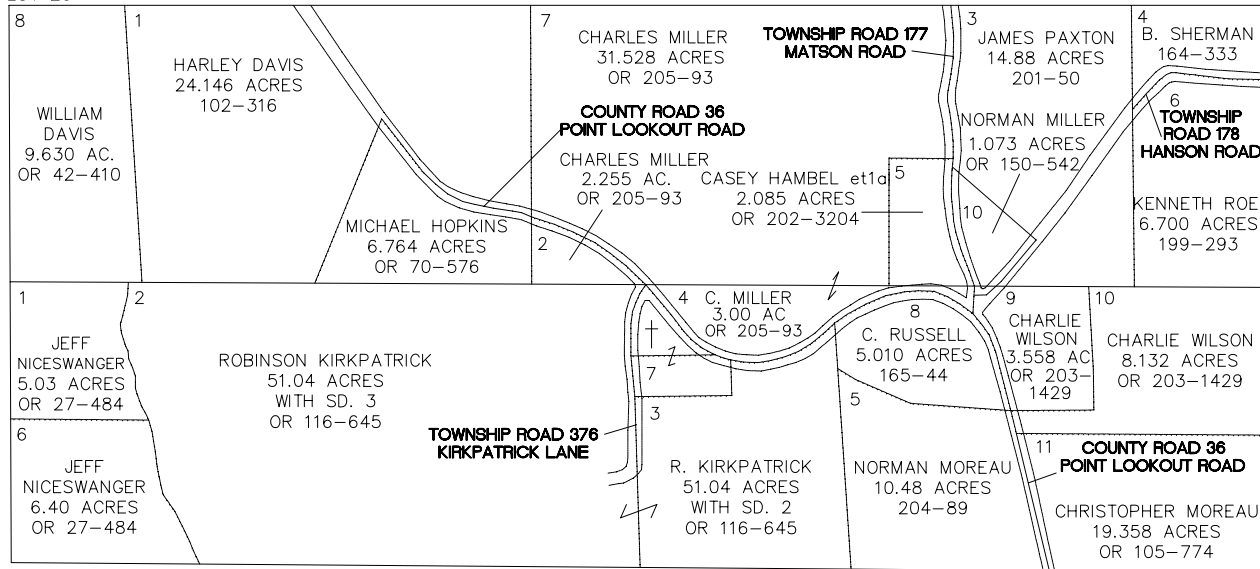

WINDSOR TOWNSHIP

RANGE 11 TOWNSHIP 9 LOTS 19 & 20

SCALE: 1 INCH = 400 FEET

LOT 20

LOT 19