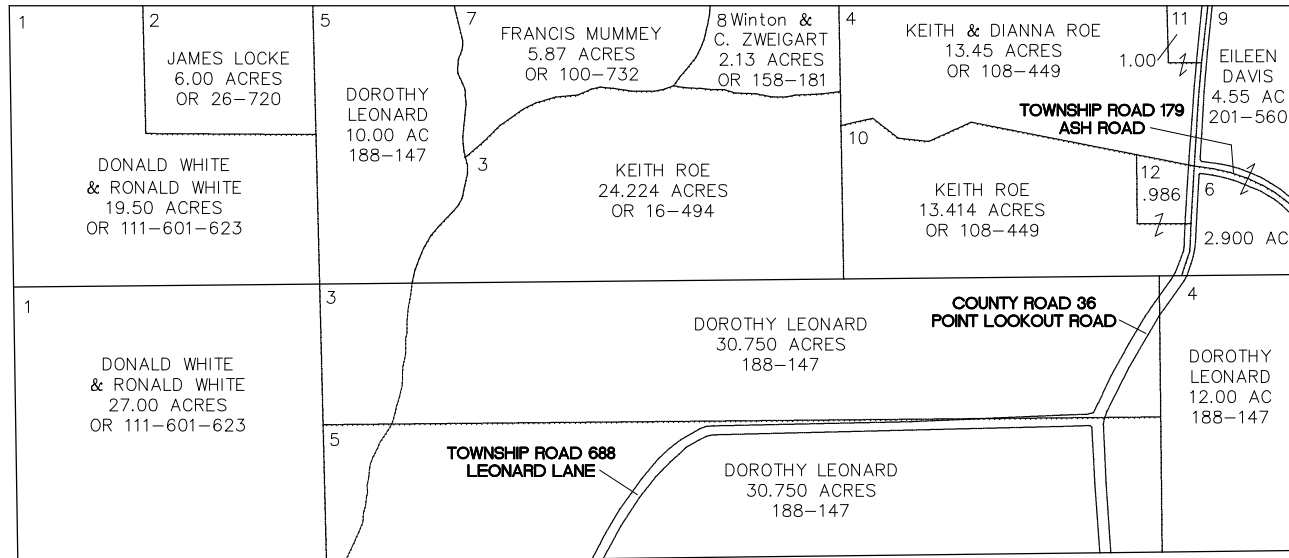

# WINDSOR TOWNSHIP

RANGE 11 TOWNSHIP 9 LOTS 13 & 14

SCALE: 1 INCH = 400 FEET

LOT 14

LOT 13