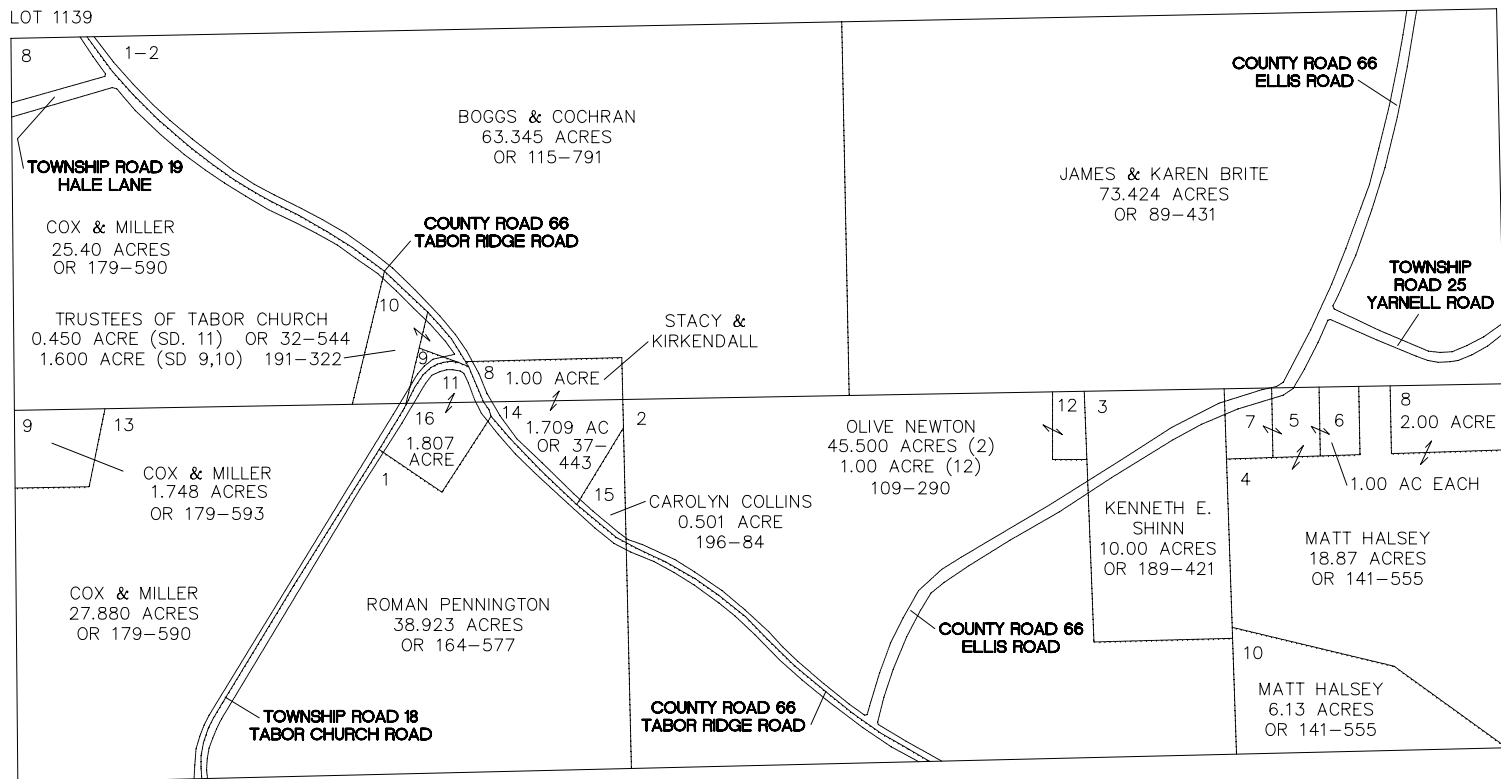

WINDSOR TOWNSHIP

RANGE 11 TOWNSHIP 8 LOTS 1139 & 1140

SCALE: 1 INCH = 400 FEET

LOT 1140