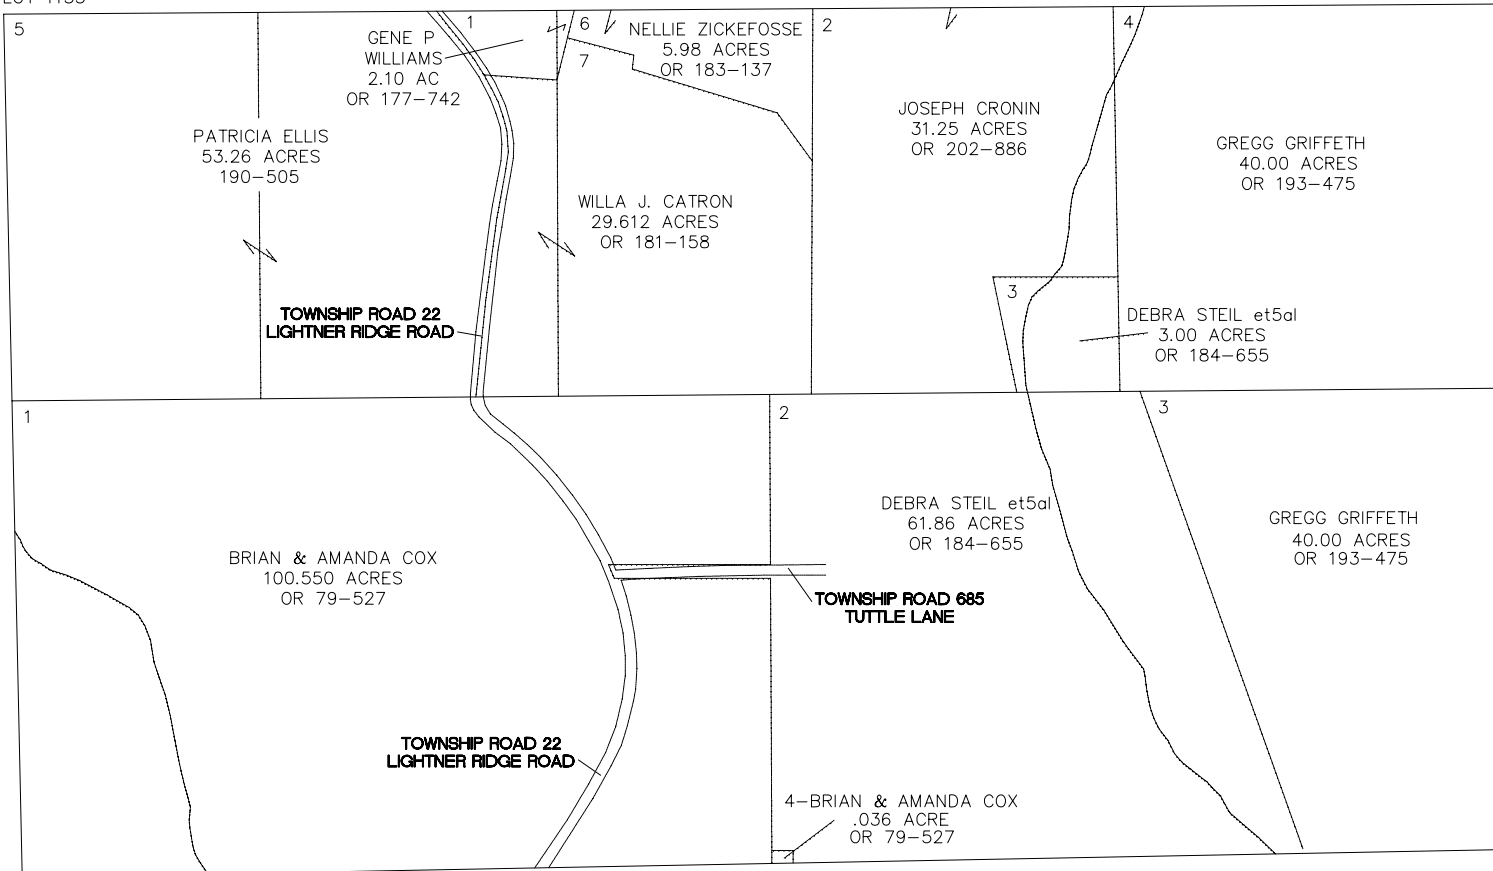

# WINDSOR TOWNSHIP

RANGE 11 TOWNSHIP 8 LOTS 1135 & 1136

SCALE: 1 INCH = 400 FEET

LOT 1135

LOT 1136