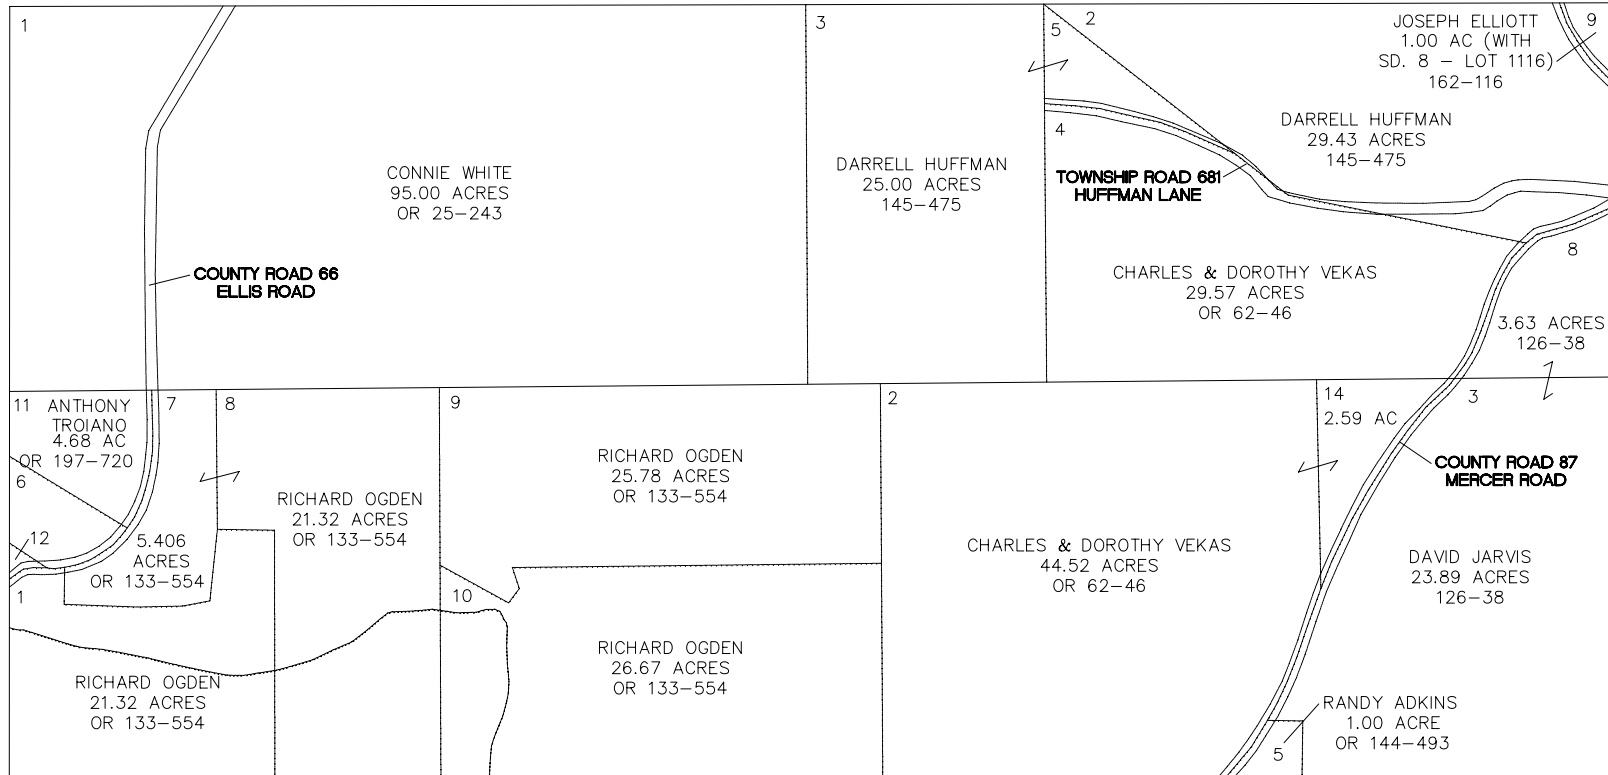

WINDSOR TOWNSHIP

RANGE 11 TOWNSHIP 8 LOTS 1117 & 1118

SCALE: 1 INCH = 400 FEET

LOT 1117

LOT 1118

6 - MARY ROBERTSON 2.522 ACRE OR 81-290
 12- MICHAEL COLEMAN 0.290 ACRE OR 204-2796