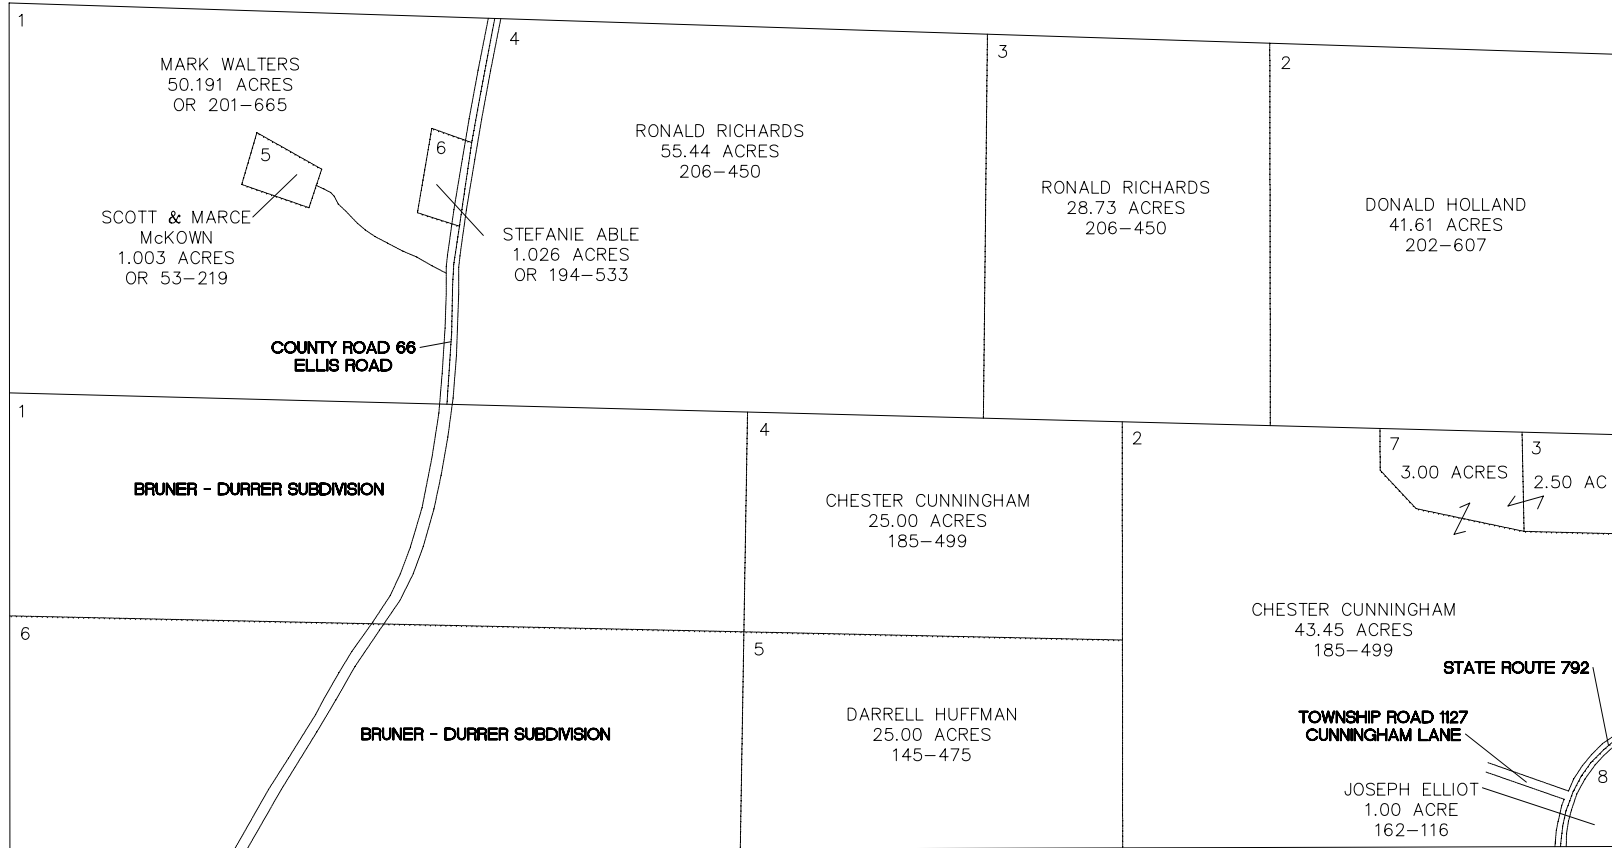

# WINDSOR TOWNSHIP

RANGE 11    TOWNSHIP 8    LOTS 1115 & 1116

SCALE: 1 INCH = 400 FEET

LOT 1115

LOT 1116