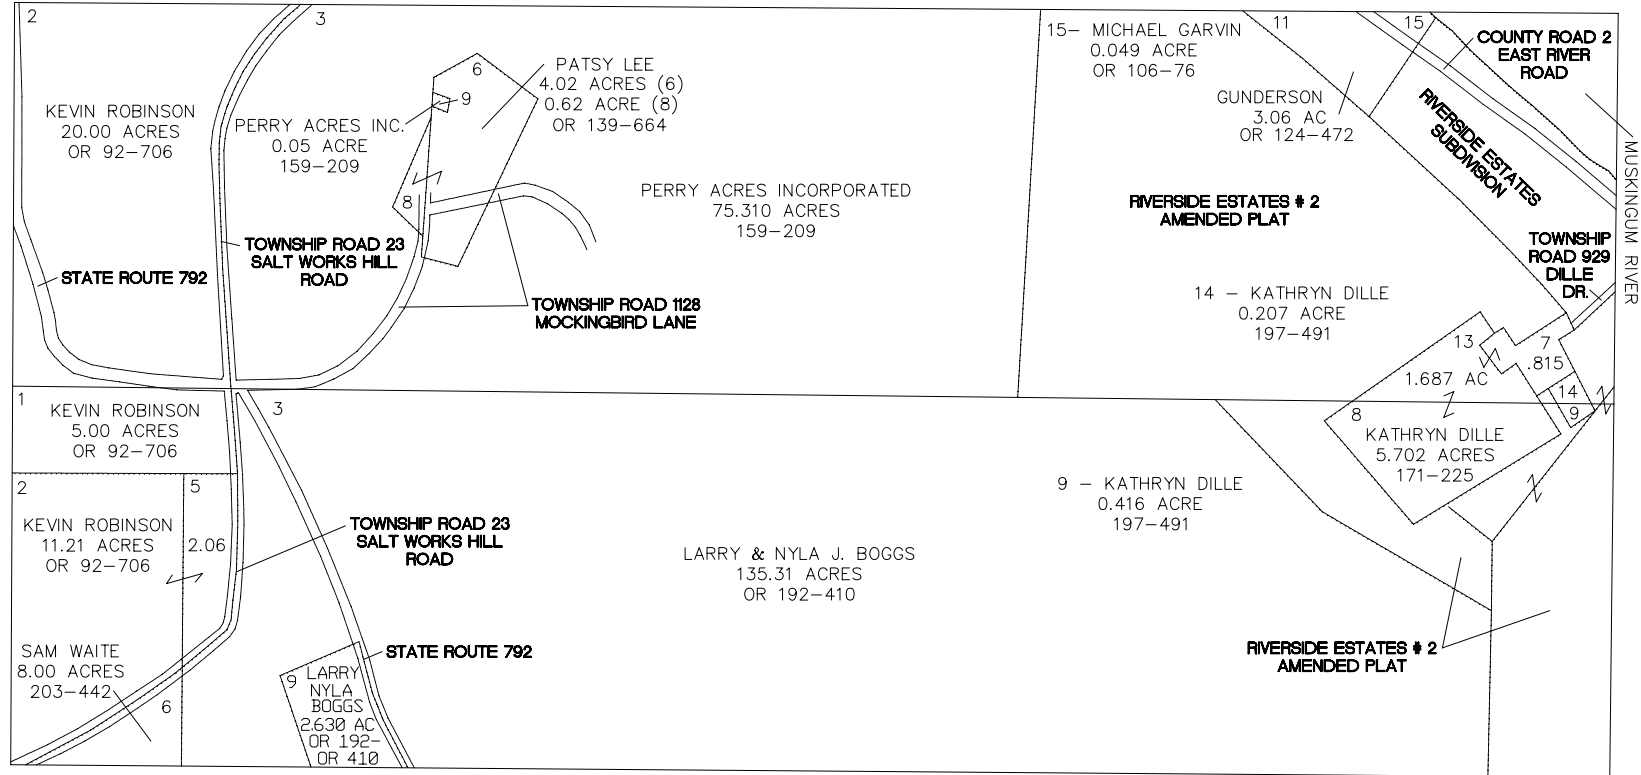

WINDSOR TOWNSHIP

RANGE 11 TOWNSHIP 8 & 9 LOTS 1109 & 1110

SCALE: 1 INCH = 400 FEET

LOT 1109

LOT 1110