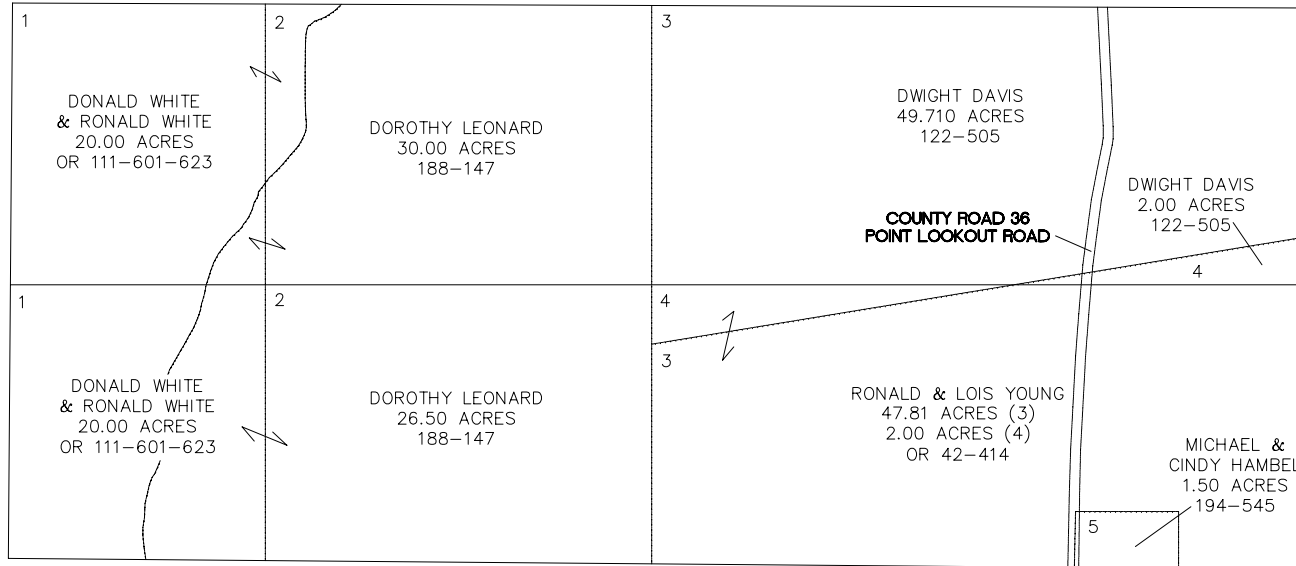

# WINDSOR TOWNSHIP

RANGE 11 TOWNSHIP 9 LOTS 11 & 12

SCALE: 1 INCH = 400 FEET

LOT 12

LOT 11