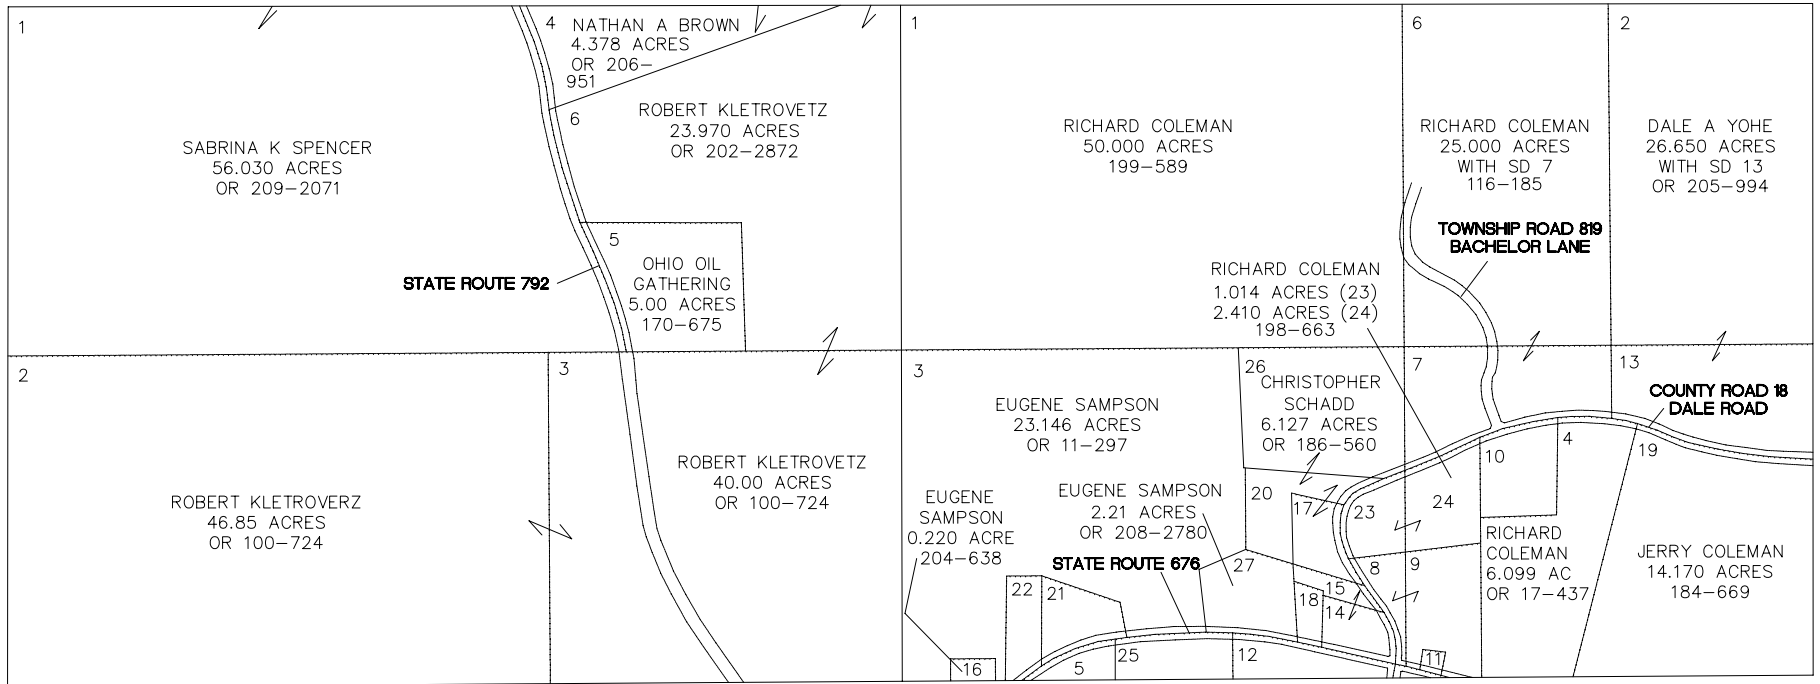

WINDSOR TOWNSHIP

RANGE 11 TOWNSHIP 9 LOTS 1092 & 1097

SCALE: 1 INCH = 400 FEET

LOT 1097

LOT 1092

5 - DAVID BURT	0.271 ACRES	OR 164-382
8 - COLEMAN & VELIZ	.829 ACRE	OR 206-828
9 - COLEMAN & VELIZ	3.89 ACRES	OR 206-828
10 - PAYSY COLEMAN	1.982 ACRES	OR 124-229
11 - DELBERT BACHELOR	0.100 ACRES	OR 63-305
12 - DALE PUGH	1.409 ACRES	OR 23-667
14,15 - BOBBIE CARPENTER	1.538 ACRES	OR 179-597
17 - CHRISTOPHER SCHAAD	1.22 ACRES	OR 202-986
20 - CHRISTOPHER SCHAAD	1.92 ACRES	OR 202-988
18 - BRADLEY CARPENTER	0.462 ACRES	OR 205-3171
21 - DONALD LONG	1.258 ACRES	OR 10-61
22 - LUKE MARTIN	1.029 ACRES	OR 151-769
25 - MARGIE GUMP	1.713 ACRES	OR 169-432