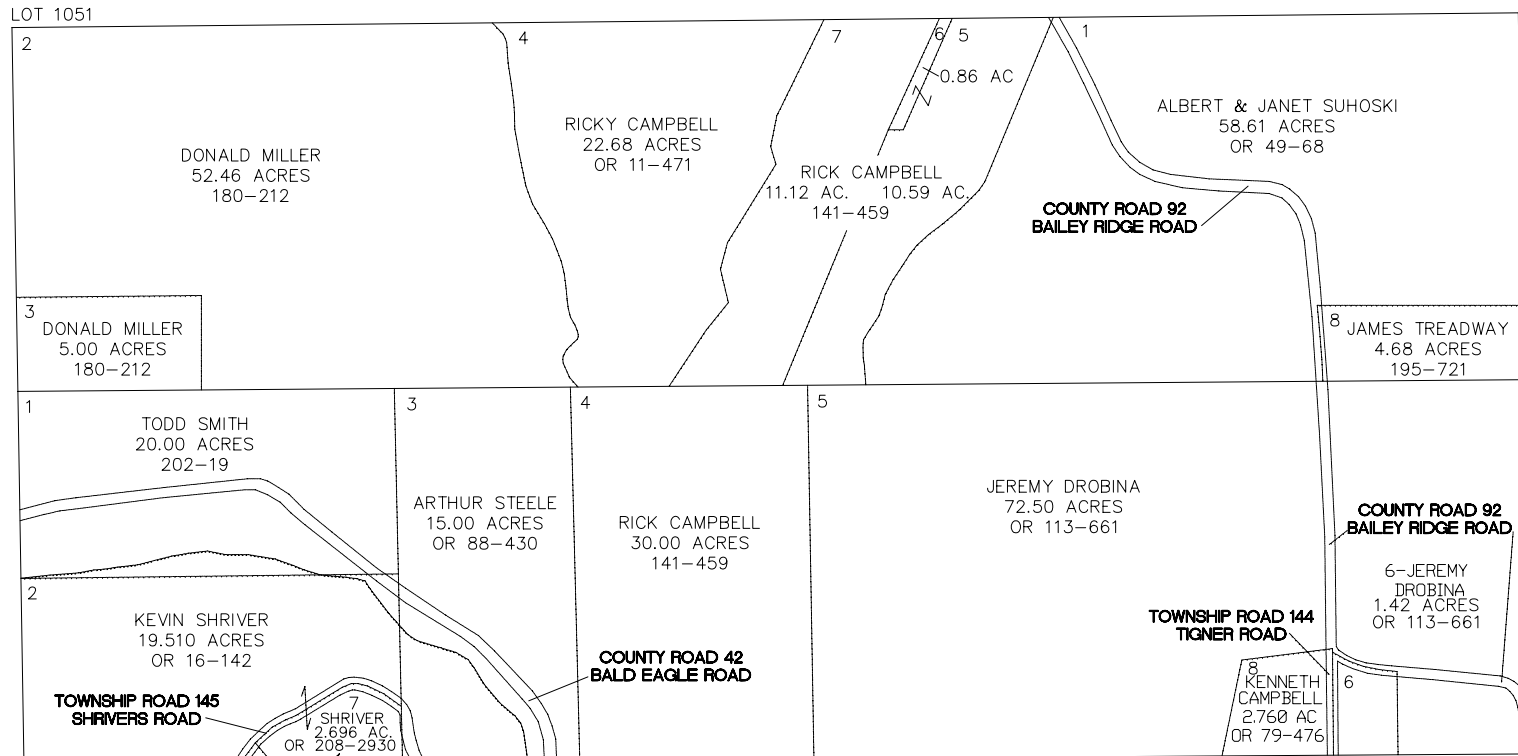

WINDSOR TOWNSHIP

RANGE 11 TOWNSHIP 9 LOTS 1051 & 1052

SCALE: 1 INCH = 400 FEET

LOT 1052