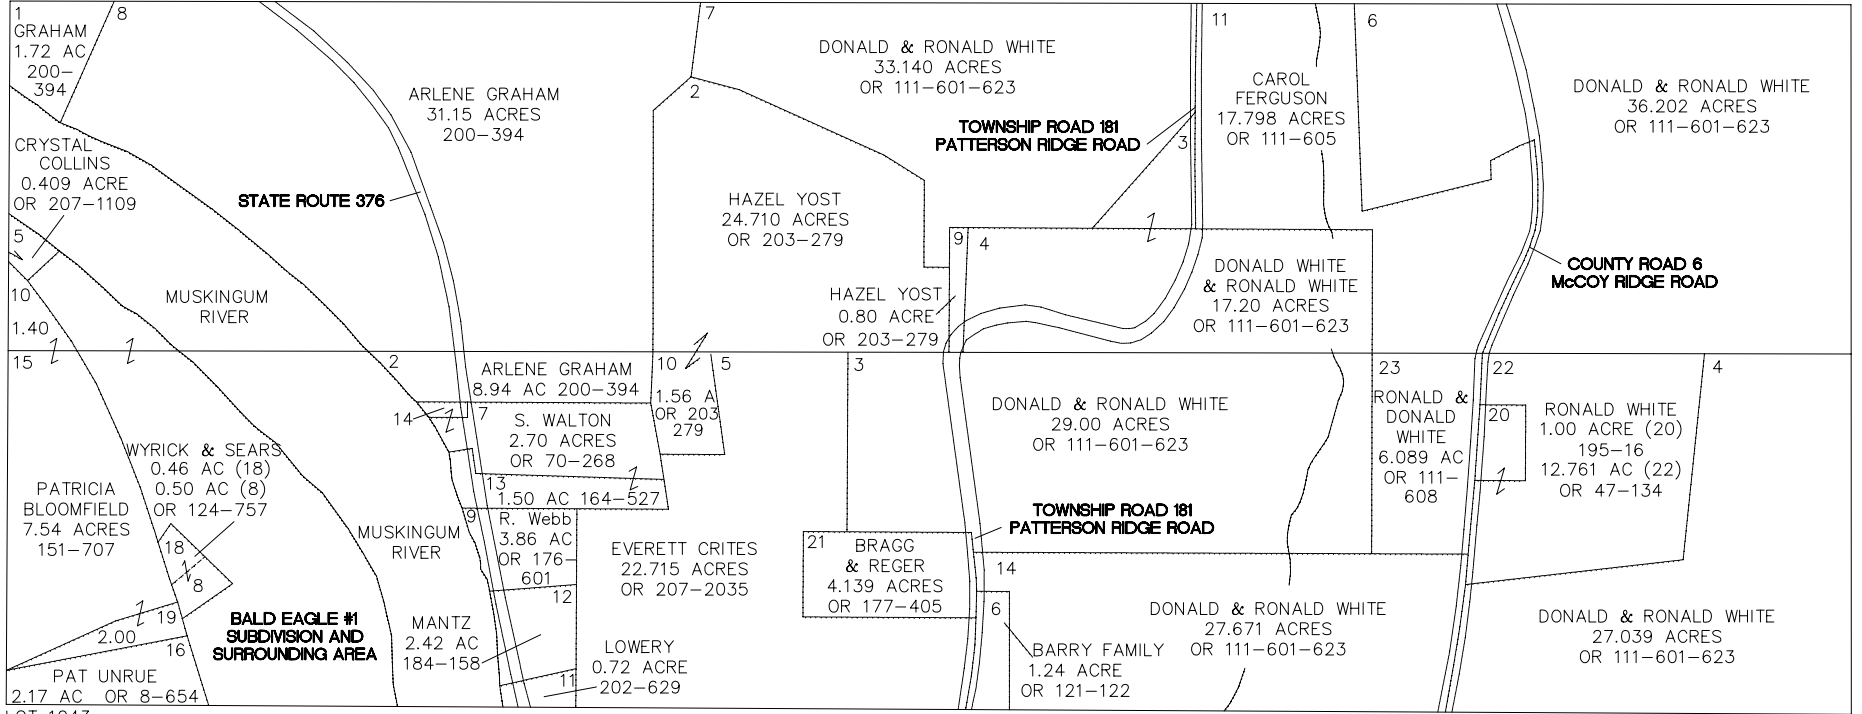

WINDSOR TOWNSHIP

RANGE 11 TOWNSHIP 9 LOTS 1042 & 1043

SCALE: 1 INCH = 400 FEET

LOT 1042

LOT 1043