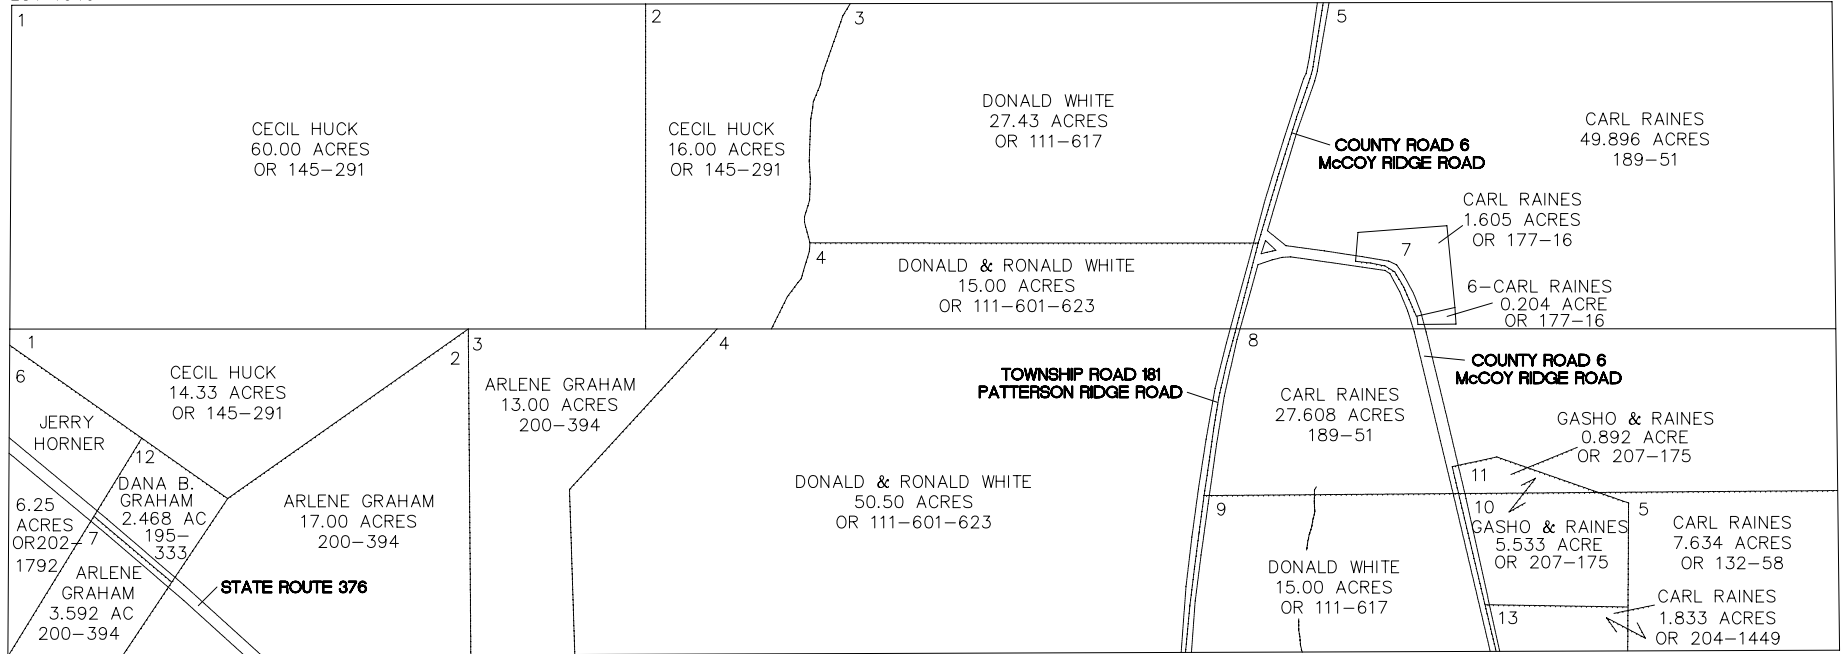

# WINDSOR TOWNSHIP

RANGE 11    TOWNSHIP 9    LOTS 1040 & 1041

SCALE: 1 INCH = 400 FEET

LOT 1040

LOT 1041