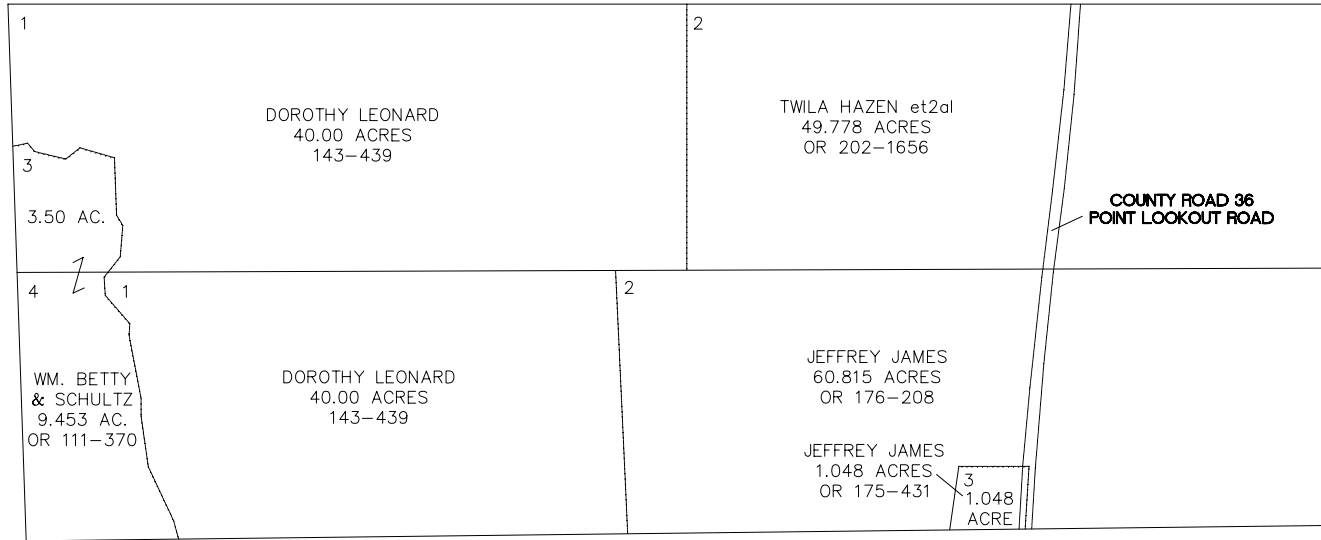

# WINDSOR TOWNSHIP

RANGE 11 TOWNSHIP 9 LOTS 9 & 10

SCALE: 1 INCH = 400 FEET

LOT 10

LOT 9