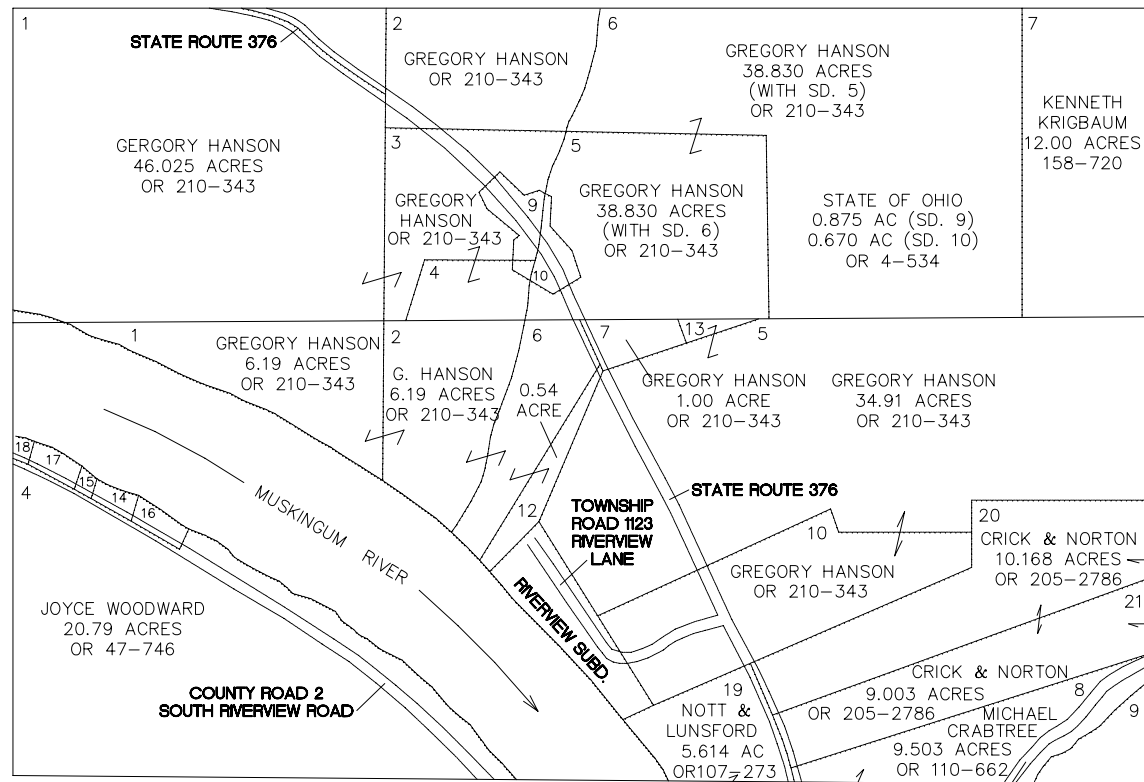

WINDSOR TOWNSHIP

RANGE 11 TOWNSHIP 8 LOTS 74 & 75

SCALE: 1 INCH = 400 FEET

LOT 74

LOT 75

9- BARRY FAMILY LIVING TRUST	0.75 ACRE	OR 92-579
14- DALE HELBER	0.46 ACRE	204-604
15- GLENDON HELBER	0.14 ACRE	OR 6-440
16- WESLEY KLINE	0.46 ACRE	OR 139-165
17- JOHN EDLINGER	0.46 ACRE	OR 138-468
18- GEORGE BUMGARDNER	0.10 ACRE	OR 134-490

**TOWNSHIP ROAD 150
OLNEY RUN ROAD**