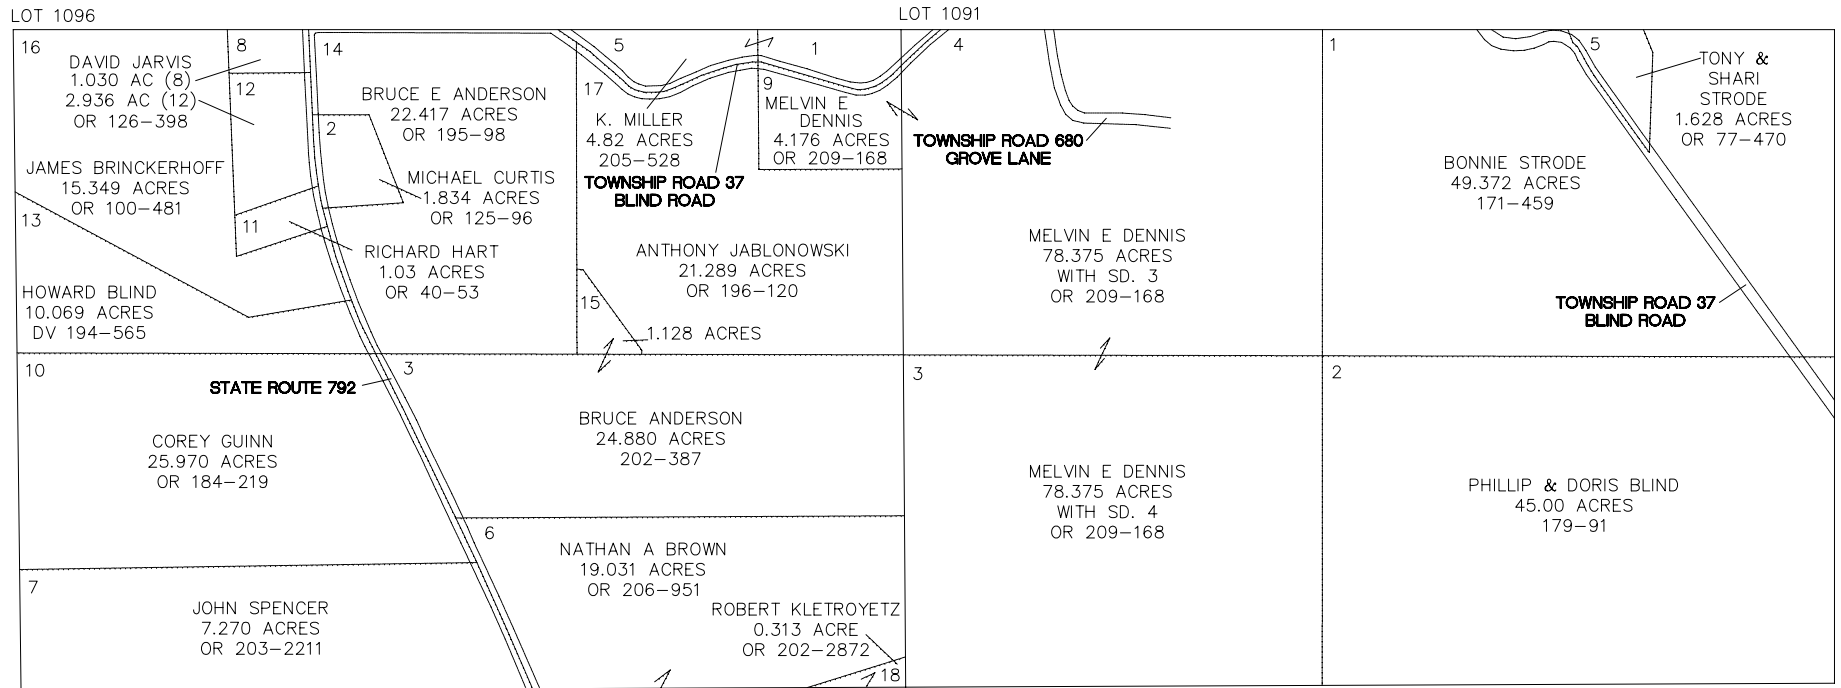

WINDSOR TOWNSHIP

RANGE 11 TOWNSHIP 8 LOTS 1091 & 1096

SCALE: 1 INCH = 400 FEET

11 RICHARD HART 1.03 ACRES OR 40-53