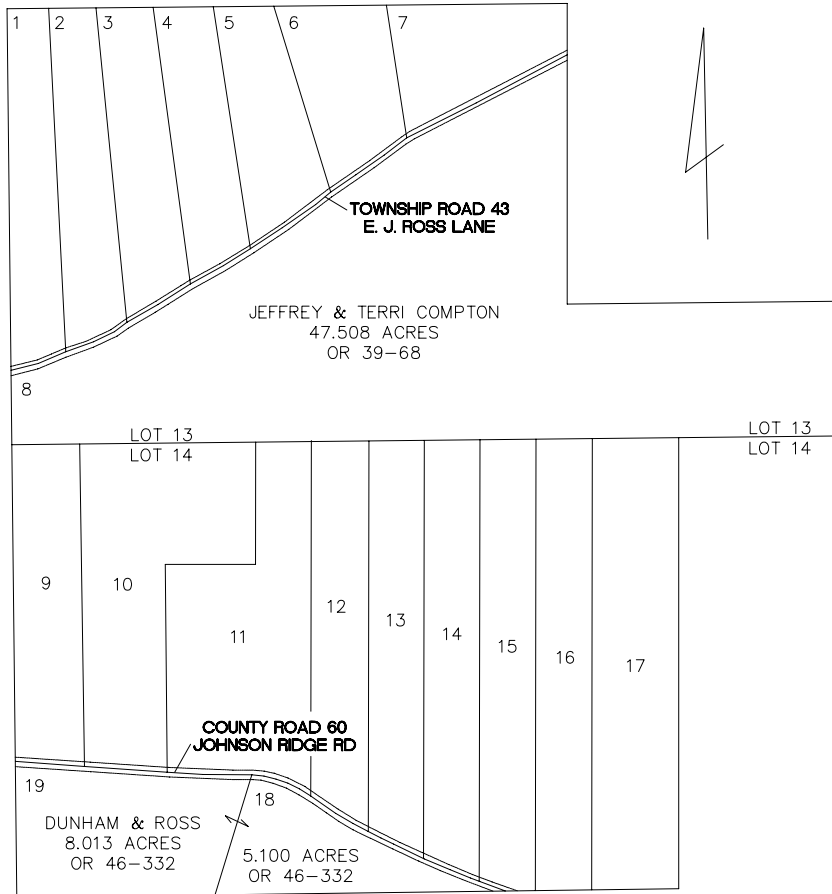

WINDSOR TOWNSHIP

RANGE 11 TOWNSHIP 8 LOTS 13 & 14

STOCKPORT ACRES PHASE 1

SCALE: 1 INCH = 400 FEET

1- CHARLES & LOTTIE NEVILLE	5.100 ACRES	OR 56-798
2- CHARLES & LOTTIE NEVILLE	5.600 ACRES	OR 56-796
3- DARRELL COX	5.500 ACRES	OR 203-1683
4- DARRELL COX	5.010 ACRES	OR 203-1685
5- PAUL H. HORN	5.010 ACRES	OR 184-60
6- DARRELL COX	5.010 ACRES	OR 203-3330
7- CHARLENE MCGREW	5.007 ACRES	OR 202-3283
8- JEFFREY & TERI COMPTON	47.51 ACRES	OR 39-68
9- JEFFREY & TERI COMPTON	6.577 ACRES	OR 48-443
10- JEFFREY & TERI COMPTON	11.10 ACRES	OR 48-443
11- STEPHEN & IVA SPICER	11.10 ACRES	OR 43-127
12- STEPHEN & IVA SPICER	6.350 ACRES	OR 43-127
13- STEPHEN & IVA SPICER	6.693 ACRES	OR 43-127
14- STEPHEN & IVA SPICER	7.086 ACRES	OR 43-127
15- STEPHEN & IVA SPICER	7.418 ACRES	OR 43-127
16- STEVE WALLACE	7.460 ACRES	OR 159-143
17- STEVE WALLACE	11.51 ACRES	OR 159-143
18- OLIVE MAYE ROSS	5.100 ACRES	OR 200-678
19- OLIVE MAYE ROSS	8.013 ACRES	OR 200-678