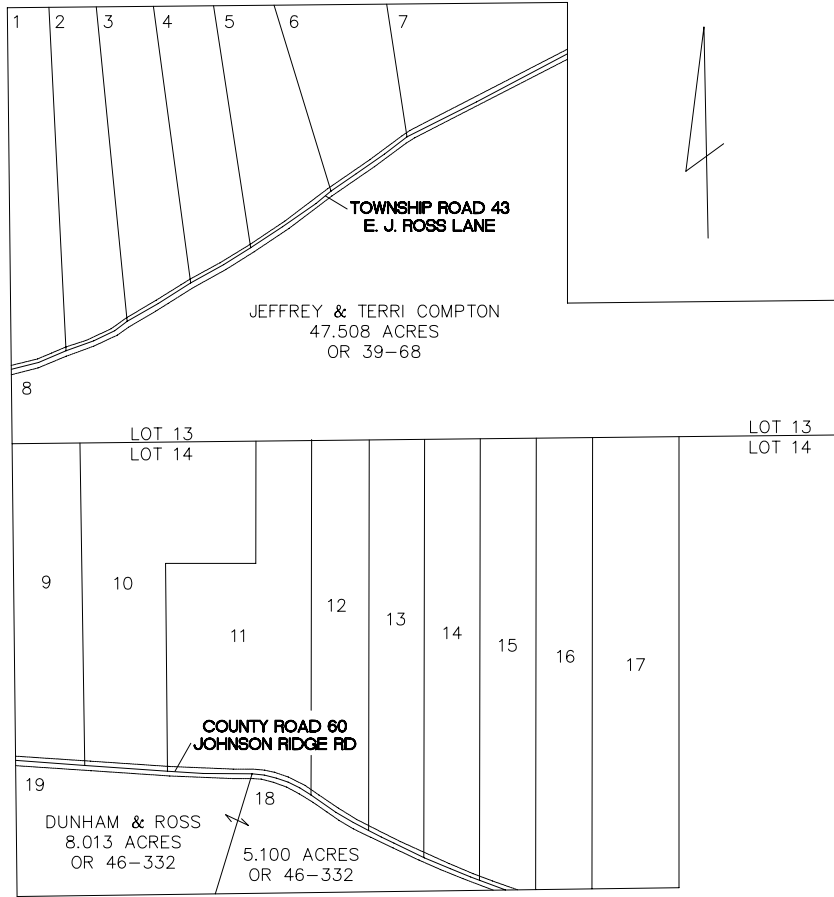

WINDSOR TOWNSHIP

RANGE 11 TOWNSHIP 8 LOTS 13 & 14

STOCKPORT ACRES PHASE 1

SCALE: 1 INCH = 400 FEET

1- CHARLES & LOTTIE NEVILLE	5.100 ACRES	OR 56-798
2- CHARLES & LOTTIE NEVILLE	5.600 ACRES	OR 56-796
3- DARRELL COX	5.500 ACRES	OR 203-1683
4- DARRELL COX	5.010 ACRES	OR 203-1685
5- DARLENE A TRIMMER	5.010 ACRES	OR 210-147
6- DARRELL COX	5.010 ACRES	OR 203-3330
7- CHARLENE MCGREW	5.007 ACRES	OR 202-3283
8- JEFFREY & TERI COMPTON	47.51 ACRES	OR 39-68
9- JEFFREY & TERI COMPTON	6.577 ACRES	OR 48-443
10- JEFFREY & TERI COMPTON	11.10 ACRES	OR 48-443
11- STEPHEN & IVA SPICER	11.10 ACRES	OR 43-127
12- STEPHEN & IVA SPICER	6.350 ACRES	OR 43-127
13- STEPHEN & IVA SPICER	6.693 ACRES	OR 43-127
14- STEPHEN & IVA SPICER	7.086 ACRES	OR 43-127
15- STEPHEN & IVA SPICER	7.418 ACRES	OR 43-127
16- STEVE WALLACE	7.460 ACRES	OR 159-143
17- STEVE WALLACE	11.51 ACRES	OR 159-143
18- ALDEN SHEPARD	5.100 ACRES	OR 209-1750
19- ALDEN SHEPARD	8.013 ACRES	OR 209-1750