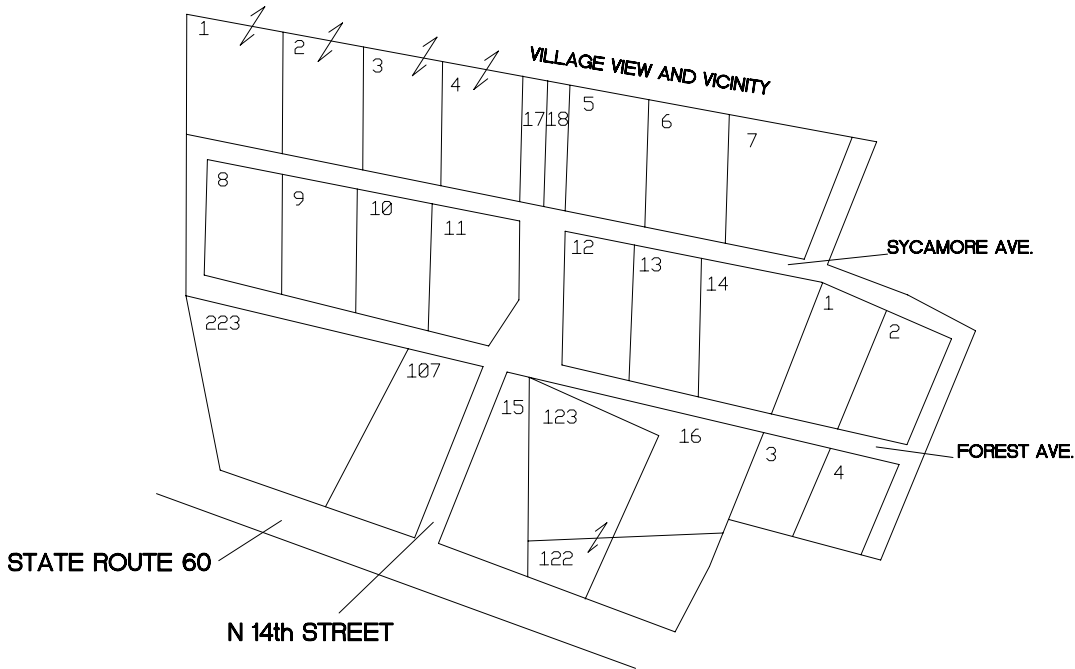

MCCONNELSVILLE VILLAGE

ROLLING ACRES ADDITION & DEEDRICK'S EAST - 31

ROLLING ACRES ADDITION

1	Crews & Kaster	OR 111-351
2	Crews & Kaster	OR 111-351
3	Crews & Kaster	OR 111-351
4	Nicol Driggs	OR 88-51
5	Hugh Davis	OR 90-591
6	Roy Patterson	OR 175-401
7	Patricia Stall	OR 8-279
8	Gary & Vicki Kuntz	191-519,521
9	Gary & Vicki Kuntz	191-519,521
10	Christina Hammond	OR 206-3445
11	Christina Hammond	OR 206-3445
12	Daniel B Ewing	OR 208-1610
13	Marjorie Niceswanger et2al	OR 202-2406
14	Rick Ebersole	OR 160-277
15	Davis & Larrick	OR 182-373
16	Jason Roberts	OR 139-457
17	John W Thompson	OR 206-1045
18	John W Thompson	OR 206-1045

DEEDRICK'S EAST END ADDITION

1	Martin & Heskett	OR 206-3406
2	Martin & Heskett	OR 206-3406
3	Dana Graham	126-404
4	Dana Graham	126-404

SUBDIVISIONS

223	Timothy Bowman	189-769
107	J. Mark Mollendick	155-193
122	Carolyn Greuey	OR 95-621
123	Carolyn Greuey	OR 95-621