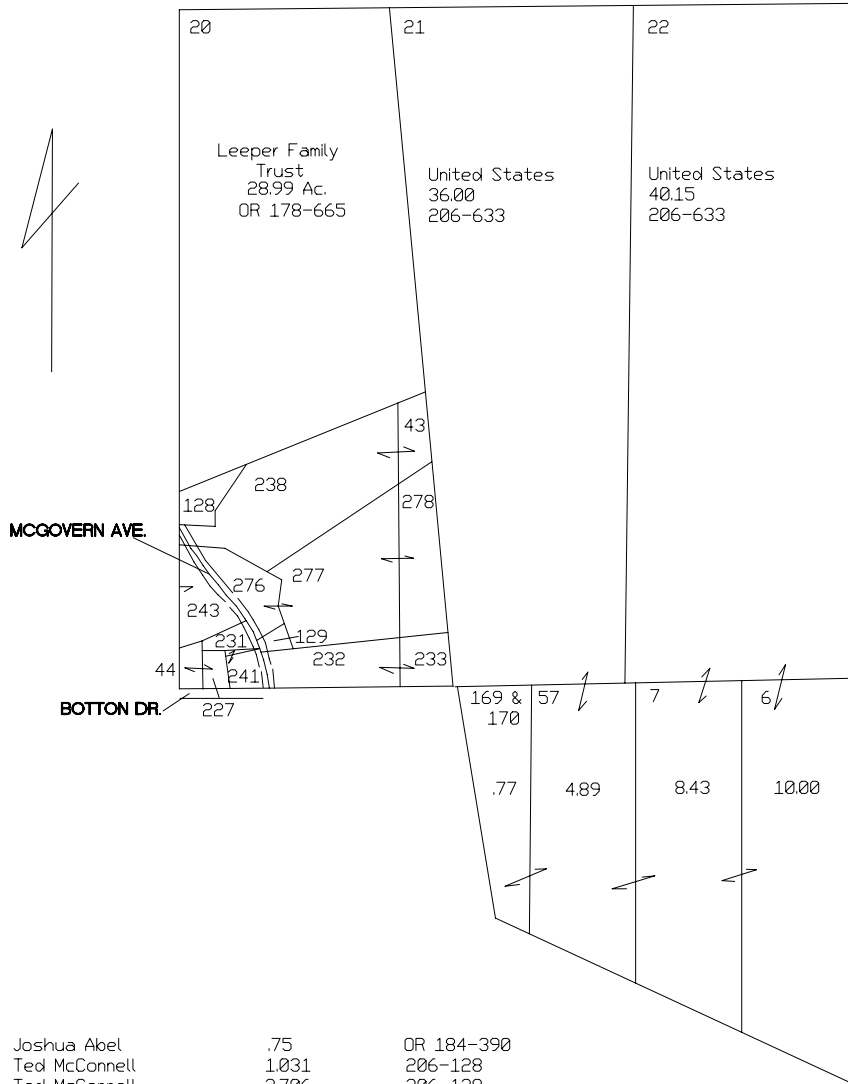

MCCONNELSVILLE VILLAGE

RANGE 12 TOWNSHIP 10 SECTION 11 NORTHEAST PORTION SEC 11 -14&15

243	Joshua Abel	.75	OR 184-390
276	Ted McConnell	1.031	206-128
277	Ted McConnell	3.706	206-128
278	Ted McConnell	2.03	206-128
232	Nina Lawrence et. al.	1.40	196-202
233	Nina Lawrence et. al.	.61	196-202
128	Nina Lawrence et. al.	.98	196-202
129	Nina Lawrence et. al.	.214	196-202
43	L. Daniel Living Trust	.57	OR 44-480
238	L. Daniel Living Trust	4.30	OR 44-480
231	Lisa Post	0.41	OR 182-151
241	James Reinstetle	.359	OR 9-406
322	James Reinstetle	0.029	OR 203-923
44	Jack Bonsell	.20	188-771
227	Jack Bonsell	.259	188-771