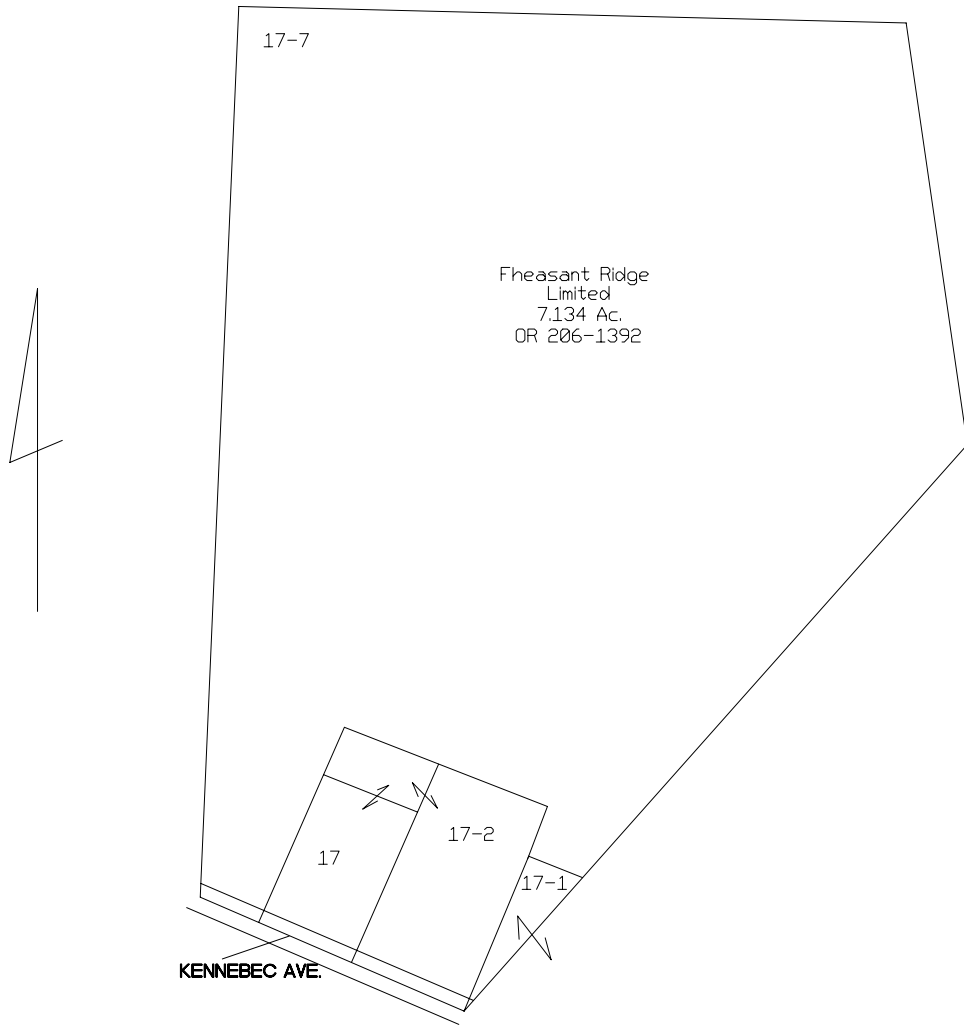

MCGONNELSVILLE VILLAGE

RANGE 12 TOWNSHIP 10 SECTION 11 McNABBS OUTLOTS #17 - 9 - E

17-1	Bartley W Brown	OR 202-157
17	Jane Christie	0.074 Ac. OR 186-166
17-2	Jane Christie	0.284 Ac. OR 186-166