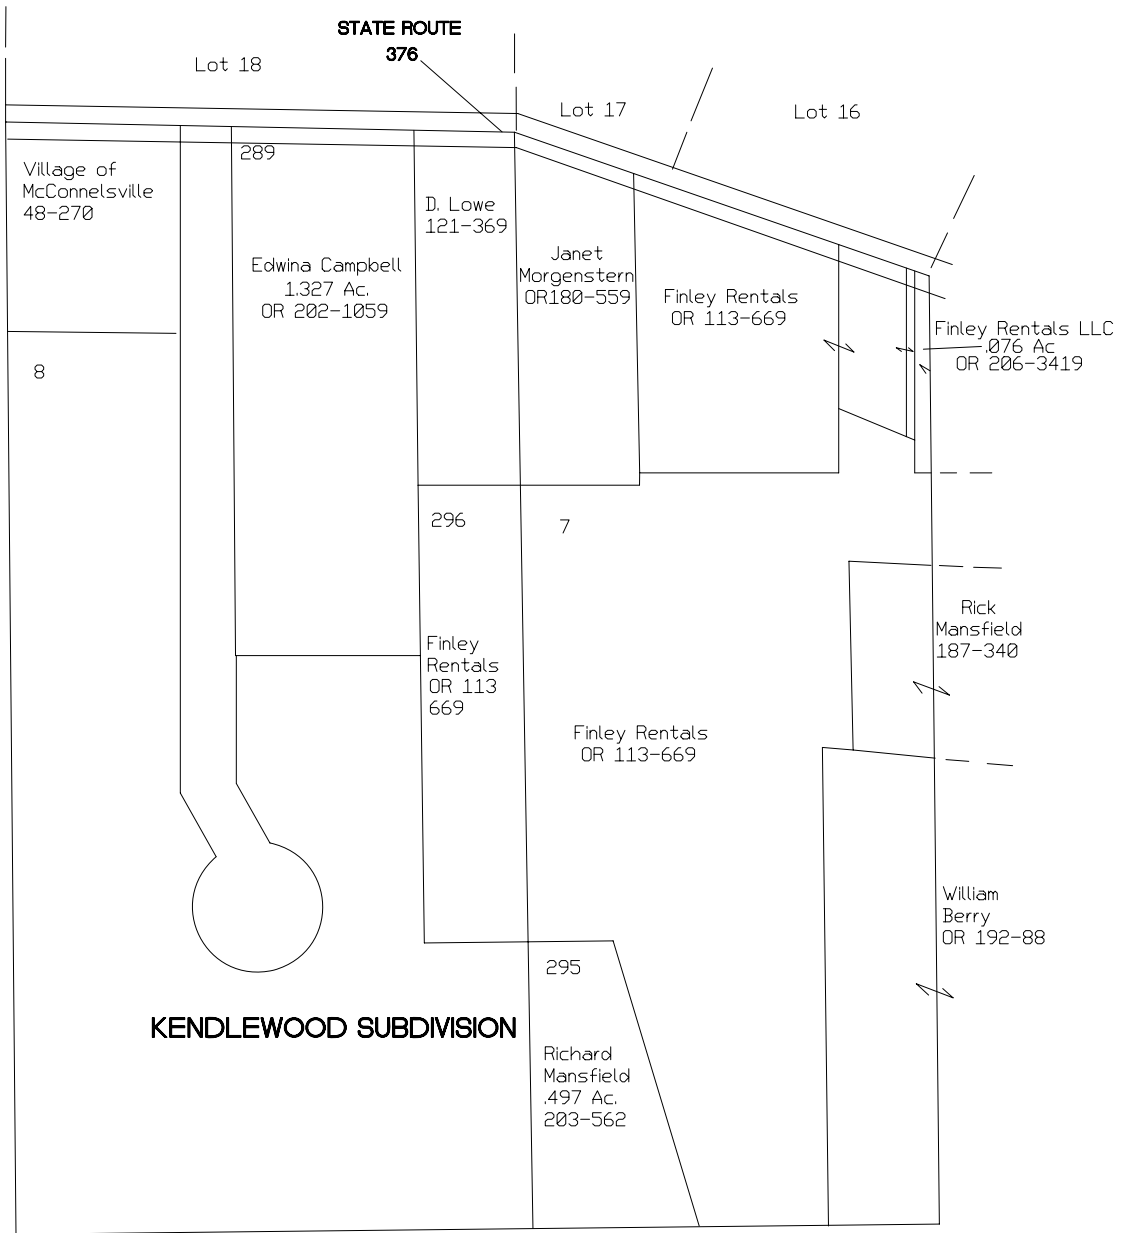

MCCONNELSVILLE VILLAGE

RANGE 12 TOWNSHIP 10 SECTION 11 McNABB'S OUTLOTS 7 & 8 - 9- C

SCALE: 1" = 400'

* See McNabb's Outlots 5 & 6