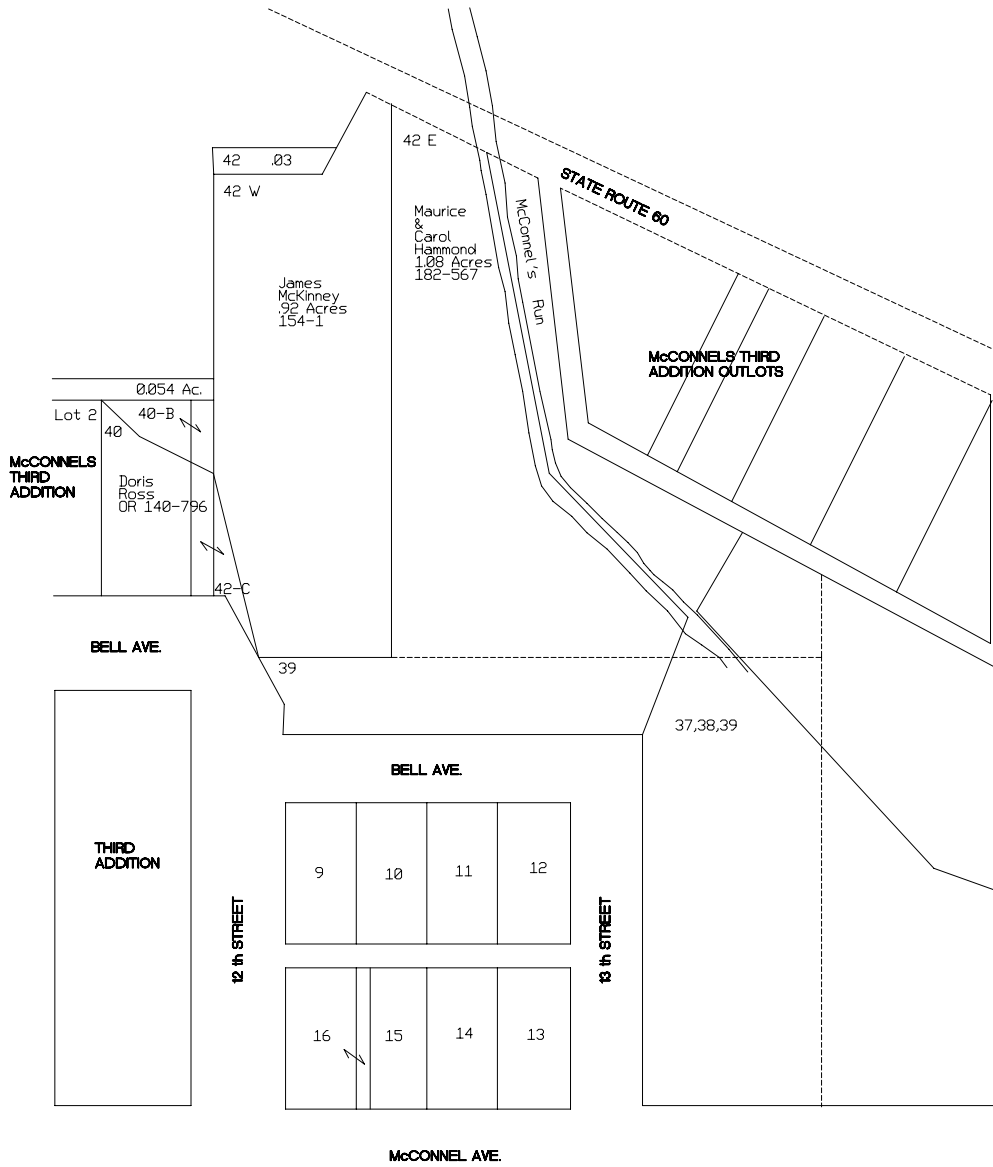

MCCONNELSVILLE VILLAGE

MCCONNELS THIRD ADDITION & VICINITY - 40

- | | |
|---------------------------------|-------------|
| 9 - Ernest & Hellen Haines | 182-341 |
| 10 - Samuel & Shirley Bellville | 181-293 |
| 11 - Maddi A Drake | OR 202-3388 |
| 12 - Raymond Drake | OR 16-705 |
| 13 - Judith Bragg | OR 108-527 |
| 14 - Kimberly Floro | OR 209-2024 |
| 15 - Rick Fox | OR 204-897 |
| Gregory Hanson | OR 210-343 |
| 16 - Rick Fox | OR 204-897 |
| 37 - Maurice Hammond | OR 8-531 |
| 38 - Maurice Hammond | OR 8-531 |
| 39 - Maurice Hammond | OR 8-531 |
| Walter Price | 205-175 |
| 42 - Gene & Margaret McCormick | OR 119-53 |
| Dudley & Duncan Meadows | OR 50-272 |
| 39 - Dudley & Duncan Meadows | OR 50-272 |