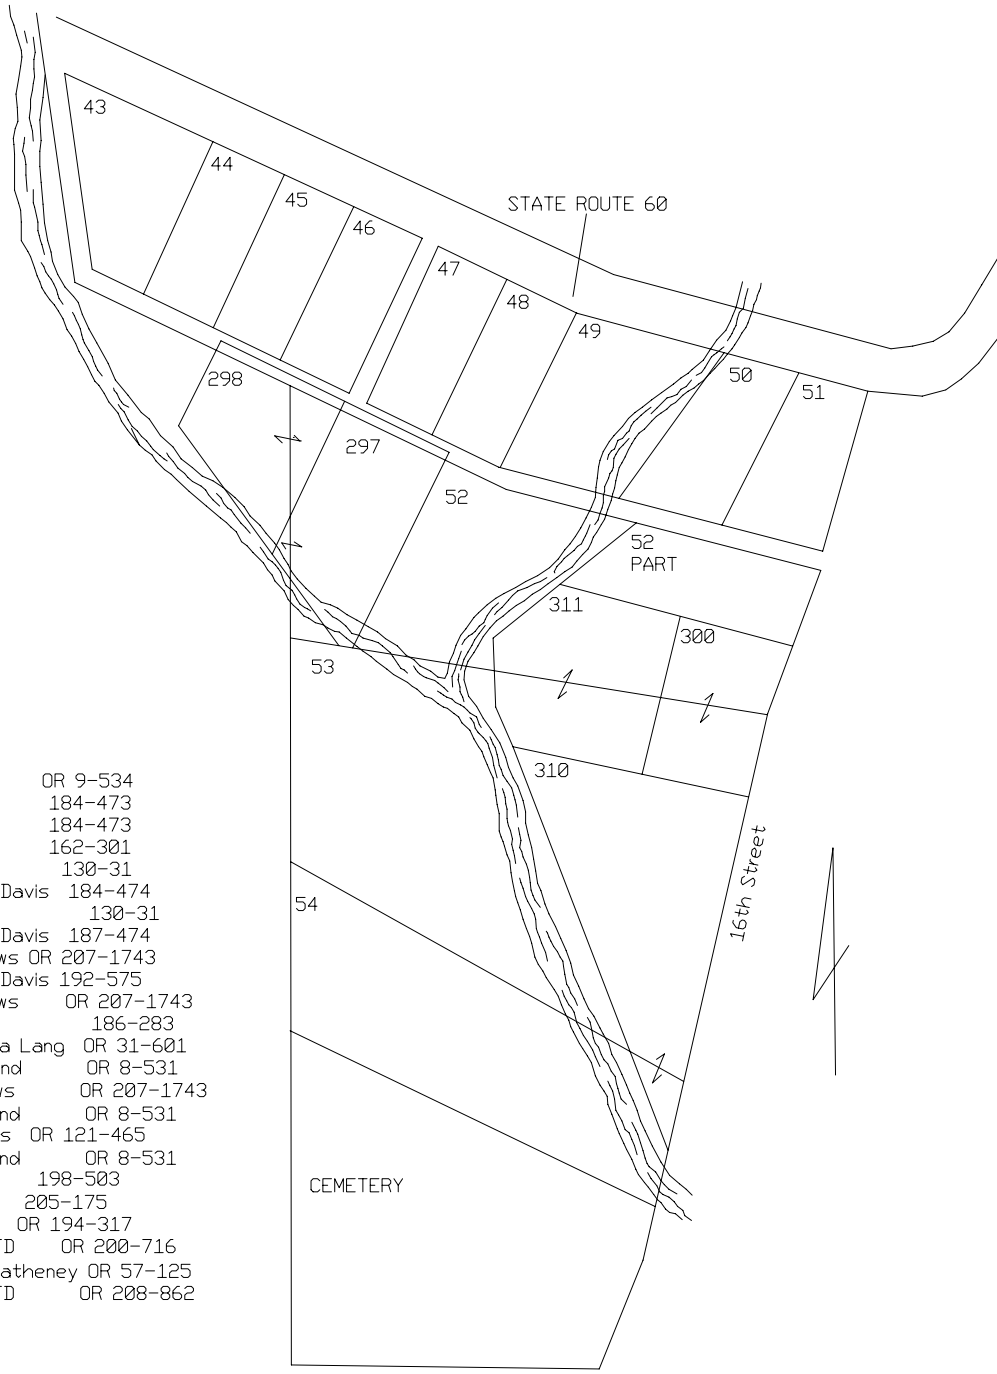

# MCCONNELSVILLE VILLAGE

MCCONNELLS 3RD. ADDITION OUTLOTS - 41

- 43 Edith Morris OR 9-534
- 43 Daniel Downs 184-473
- 44 Daniel Downs 184-473
- 45 Daniel Downs 162-301
- 46 Easter Wilson 130-31
- Bruce & Ruth Davis 184-474
- 47 Esther Wilson 130-31
- Bruce & Ruth Davis 187-474
- 48 Dudley Meadows OR 207-1743
- Bruce & Ruth Davis 192-575
- 49 Dudley Meadows OR 207-1743
- 50 Russell Reed 186-283
- 51 Kelly & Lucinda Lang OR 31-601
- 52 Maurice Hammond OR 8-531
- Dudley Meadows OR 207-1743
- 53 Maurice Hammond OR 8-531
- Rhett's Rentals OR 121-465
- 54 Maurice Hammond OR 8-531
- James Cordray 198-503
- 297 Walter Davis 205-175
- 298 Karol Downs OR 194-317
- 300 JJM Morgan LTD OR 200-716
- 310 Rhett & Tim Matheney OR 57-125
- 311 JJM Morgan LTD OR 208-862