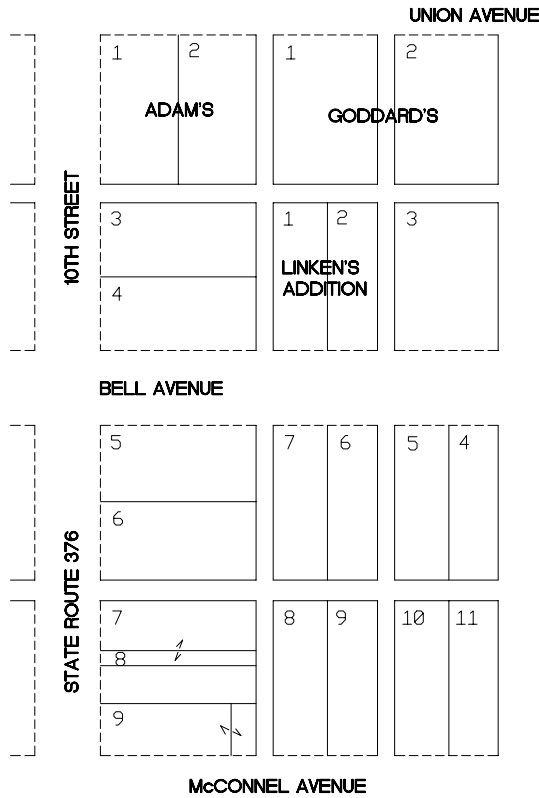

MCCONNELSVILLE VILLAGE

GODDARD'S, LINKEN'S, & ADAM'S ADDITION - 38

SCALE: 1" = 100 FEET

ADAM'S ADDITION

- 1 Patterson & Pierce OR 142-219
- 2 Patterson & Pierce OR 142-219
- 3 Richard & Carla Patrick 189-492
- 4 Carrissa N Hann OR 208-1959
- 5 Robert Schubert 206-215
- 6 Justin Burnside OR 174-30
- 7 Clifford Oliver OR 207-91
- 8 Clifford Oliver OR 207-91
- Thomas Kenney OR 172-635
- 9 Thomas Kenney OR 172-635
- 10 Timothy & Janice Riley OR 157-232
- 11 Timothy & Janice Riley OR 150-489

GODDARD'S ADDITION

- 1 James R Allen OR 203-3275
- 2 Francis T Graham OR 198-426
- 3 Robert & Marlene Cosgray 165-389
- 4 Tracey Dozer OR 184-169
- 5 Hanotin Farley OR 135-289
- 6 Troutner OR 90-508
- 7 Troutner OR 90-508
- 8 Carma Harlow OR 179-30
- 9 Carl & Carrie Harrison OR 185-665
- 10 Elisa Lowe OR 65-118
- 11 Elisa Lowe OR 65-118
- 8 Swingle, Bowman, Hanson OR 56-226
- 4 Kirk A. Kennard OR 202-1169

LINKEN'S ADDITION

- 1 Carolyn Fox 194-710
- 2 Carolyn Fox 194-710