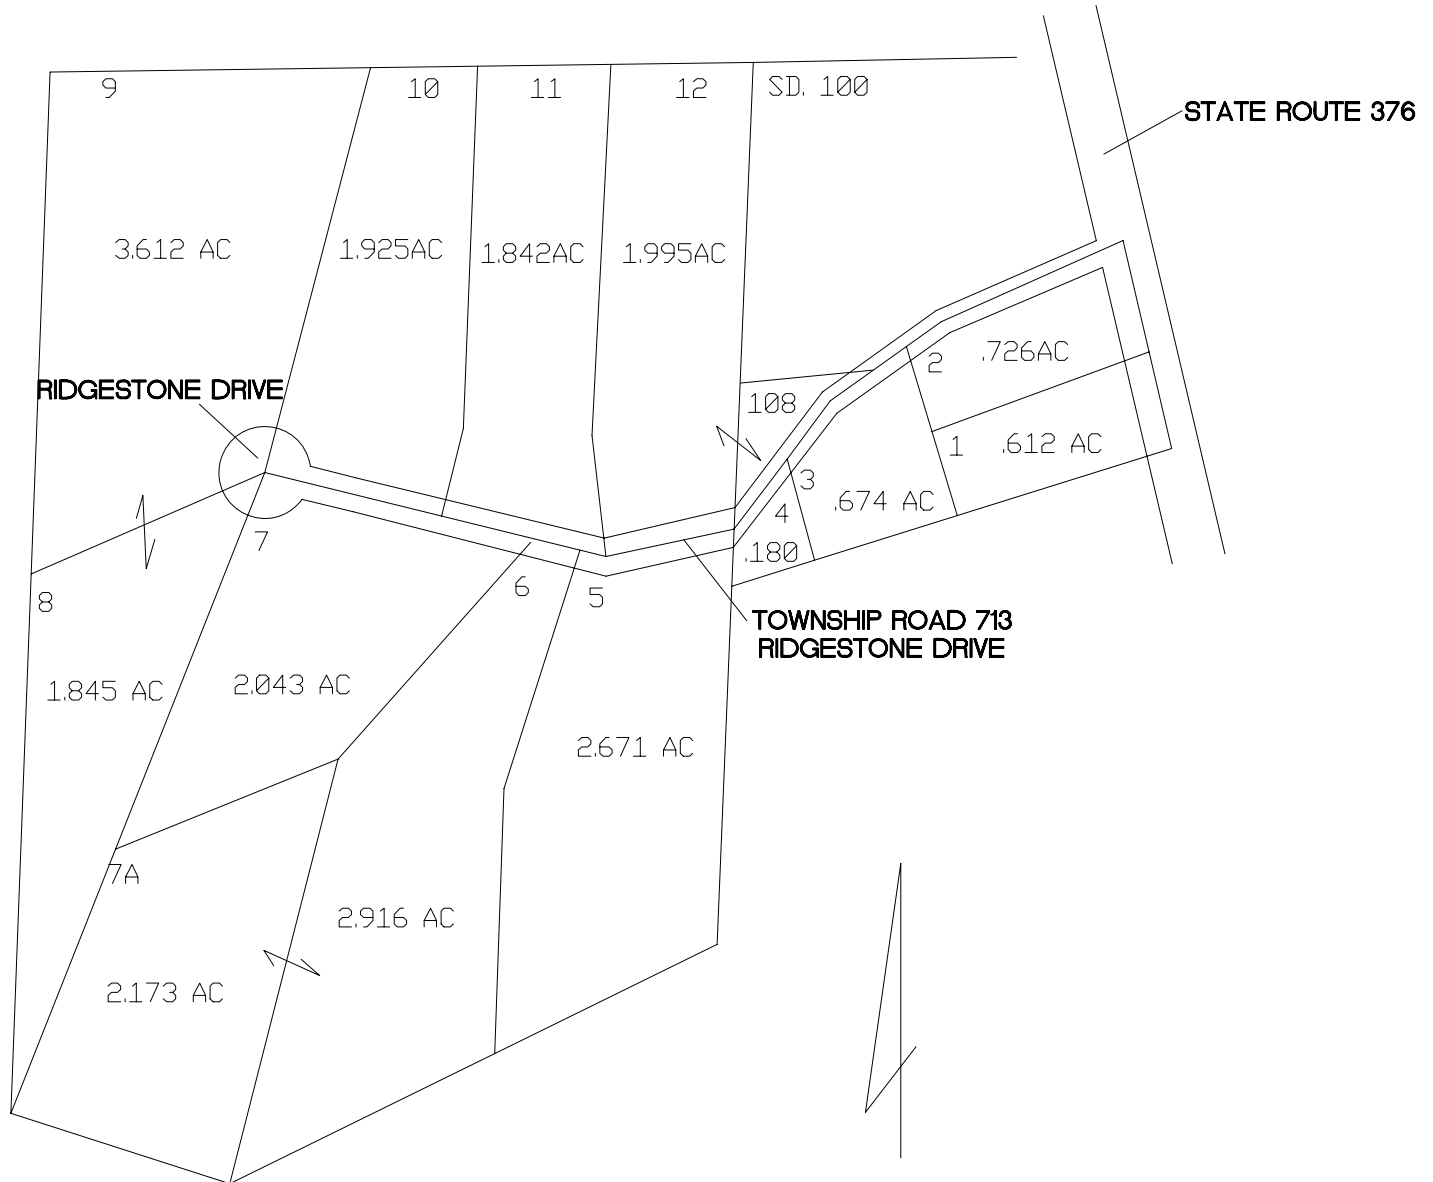

MORGAN TOWNSHIP

TOWNSHIP 10 RANGE 12 SECTION 3 EAST

RIDGESTONE SUBDIVISION

1. KEVIN AND NANCY ROBINSON OR 71-388
2. KEVIN AND NANCY ROBINSON OR 71-388
3. DANIEL KUNTZ OR 180-754
4. KUNTZ
5. CORY & MELISSA HANN OR 131-344
6. TRACY DOZER OR52-235
7. LINCOLN SMITH OR75-14
- 7A. TRACY DOZER OR52-778
8. MICHAEL & GINA MARTIN OR 116-321
9. MICHAEL AND GINA MARTIN OR72-695
10. GARY L. FLUHARTY OR 132-2
11. DEBORAH HANN OR 193-259
12. NATHAN SMITH OR 164-400
100. S.D. KUNTZ AND REMAINDER
108. NATHAN SMITH 0.211 AC. OR 164-400