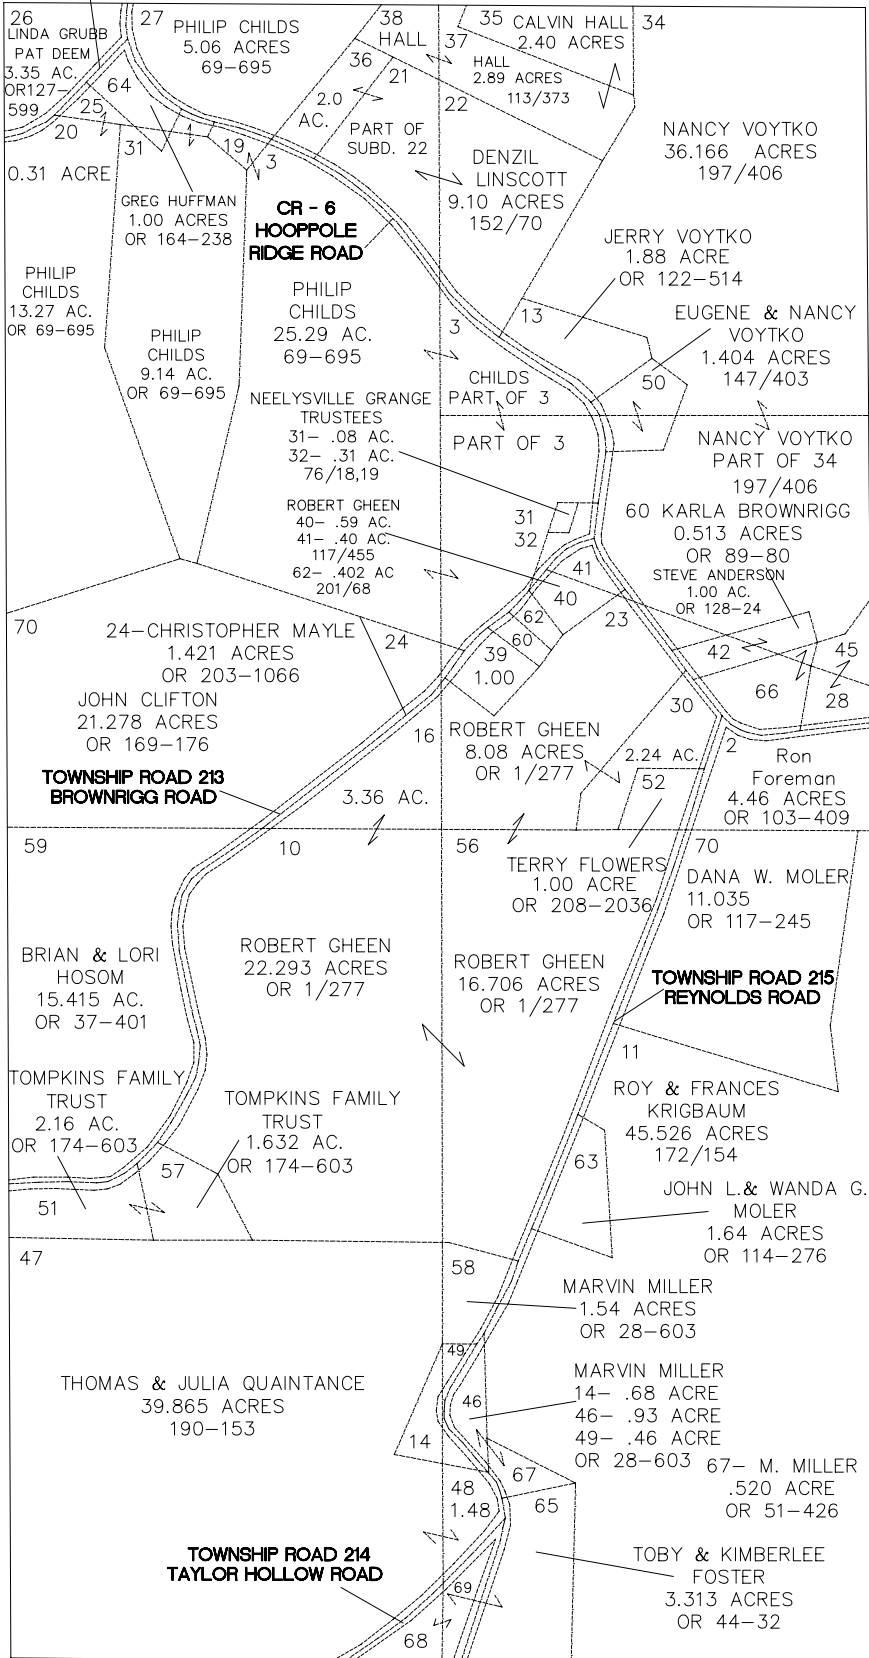

MEIGSVILLE TOWNSHIP

RANGE 11 TOWNSHIP 10 SECTION 20 EAST HALF

SCALE: 1" = 400'

T-662
CHILDS LANE

28,45- MICHAEL D. WRIGHT 1.673 ACRES OR 163-625
 66- NATHAN MCCUNE 1.837 ACRES OR 52-168
 68- TOBY & KIM FOSTER .955 ACRES OR 56-648
 69- TOBY & KIM FOSTER 1.072 ACRES OR 56-648