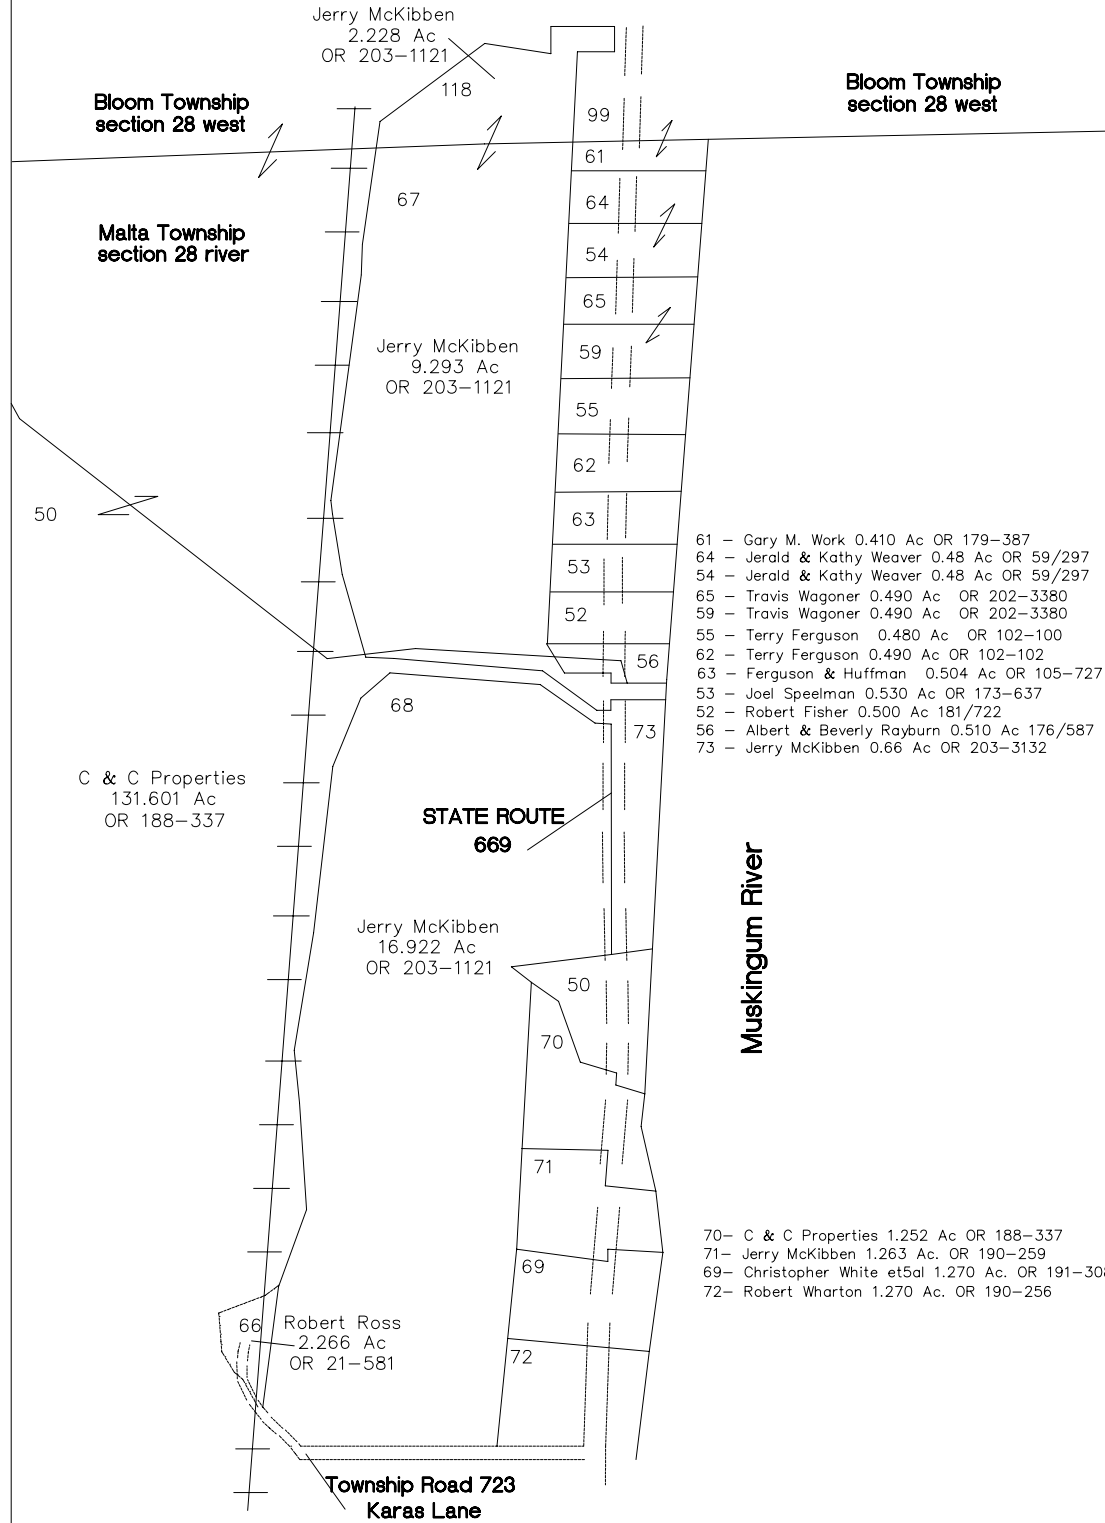

# MALTA TOWNSHIP

RANGE 12 TOWNSHIP 11 SECTION 28 RIVER

Bloom Township section 28 west

Bloom Township section 28 west

Malta Township section 28 river

50

C & C Properties  
131.601 Ac  
OR 188-337

Jerry McKibben  
2,228 Ac  
OR 203-1121

Township Road 723  
Karas Lane