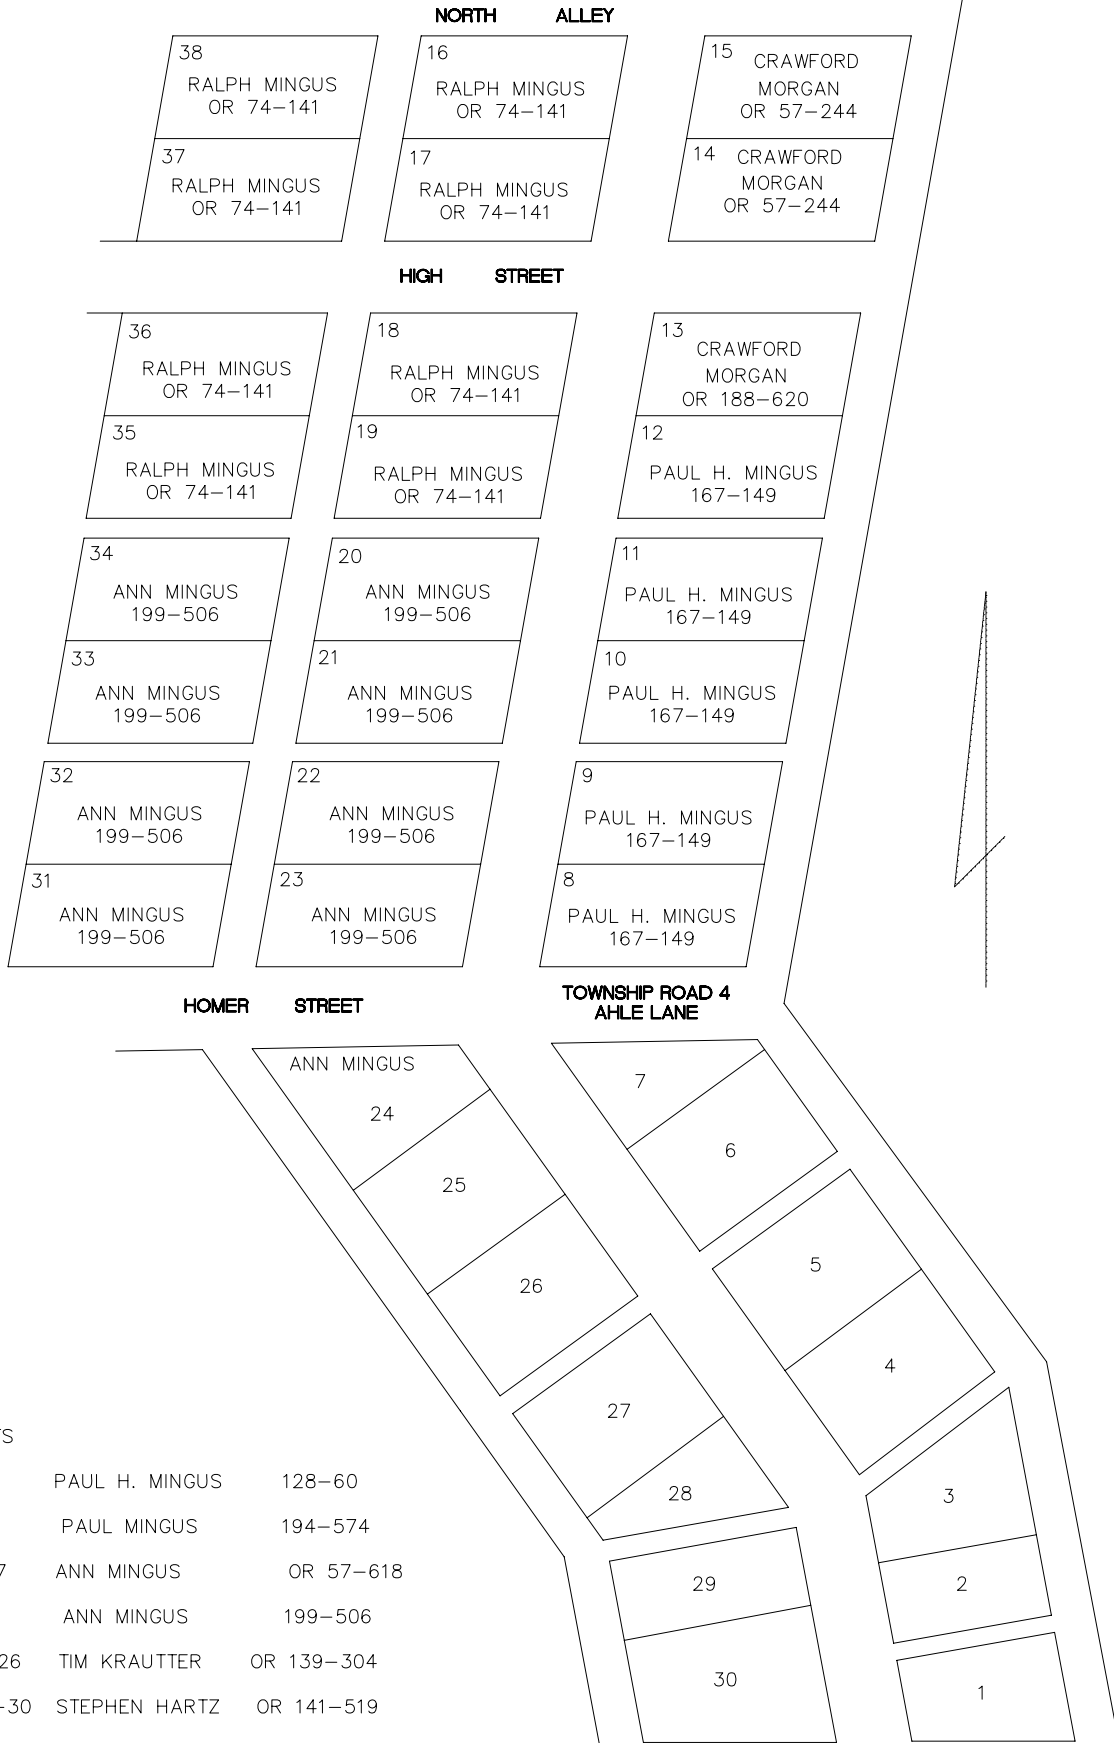

HOMER TOWNSHIP

RANGE 13 TOWNSHIP 7 SECTION 8 WEST

TOWN PLAT OF WRIGHTSTOWN

SCALE: 1 INCH = 100 FEET

LOTS

1,3	PAUL H. MINGUS	128-60
2	PAUL MINGUS	194-574
4-7	ANN MINGUS	OR 57-618
24	ANN MINGUS	199-506
25,26	TIM KRAUTTER	OR 139-304
27-30	STEPHEN HARTZ	OR 141-519