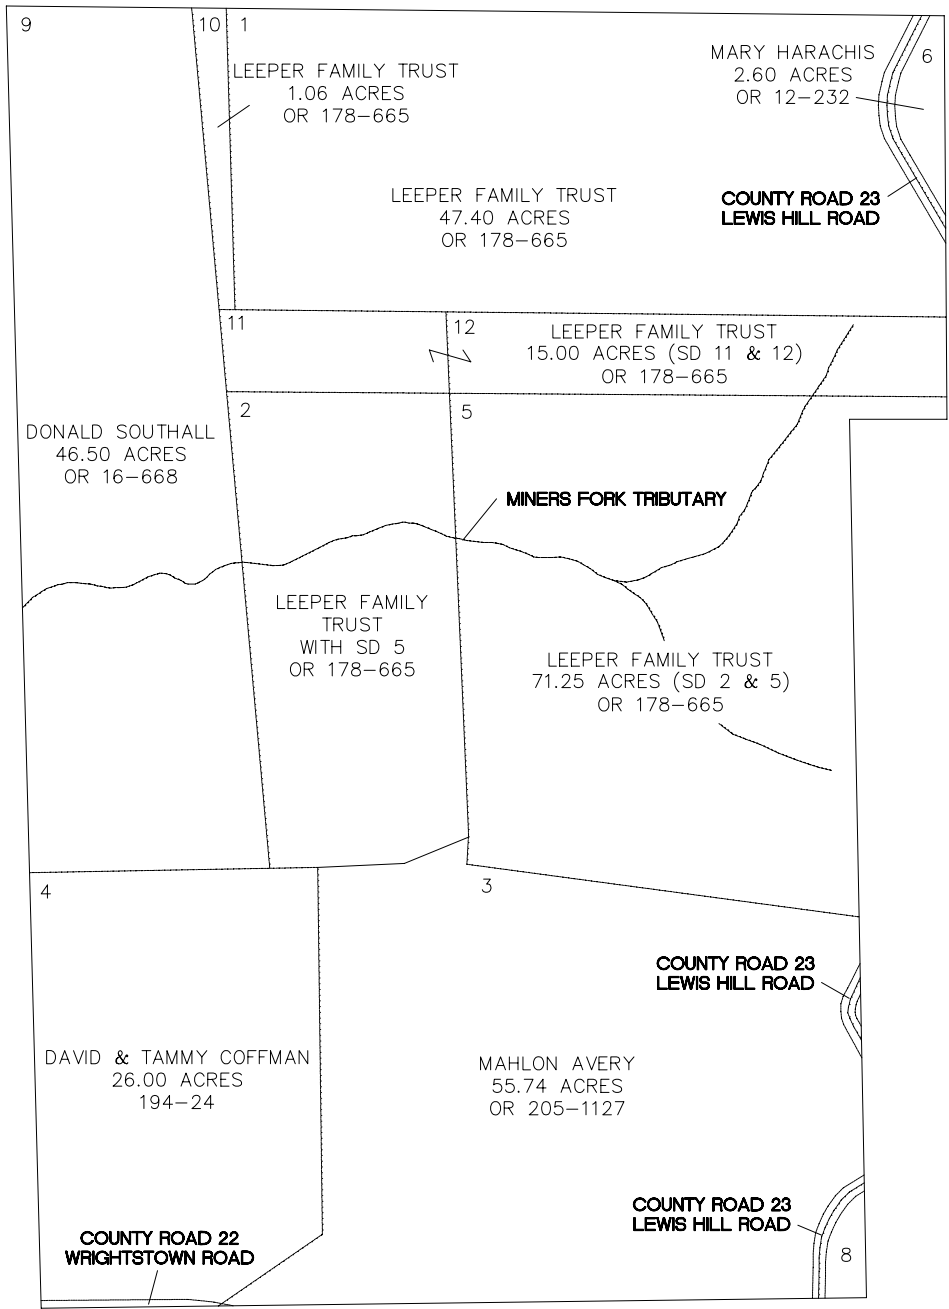

# HOMER TOWNSHIP

RANGE 13      TOWNSHIP 7      FRACTIONAL SECTION 6

**SCALE: 1" = 400'**

8 - C. MARSHALL, BETTY, & CONSTANCE LOWE      1.50 ACRES      194-681