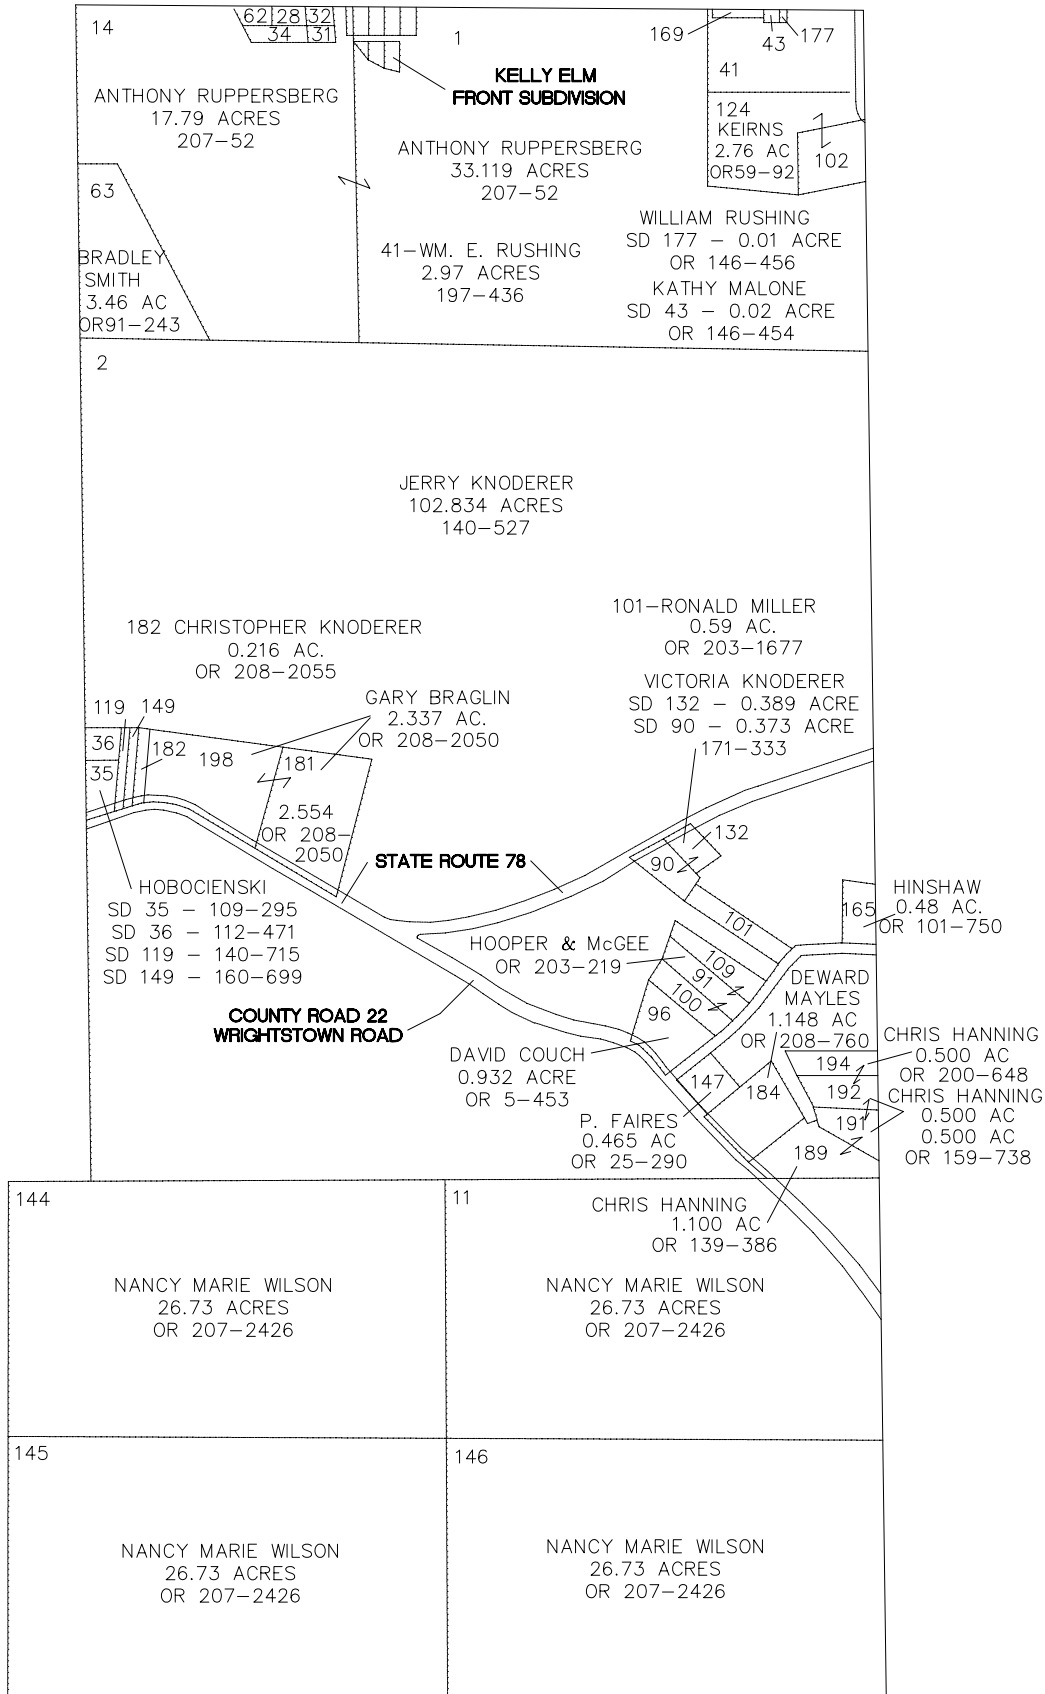

HOMER TOWNSHIP

RANGE 13 TOWNSHIP 7 SECTION 34 EAST HALF

SCALE: 1" = 400'

169 - JOSEPH & JANICE KITTLE 0.08 ACRE 167-616
28,34,62 - HELEN M WILSON 0.44 ACRE OR 205-483
31,32 - CHARLES PEART 0.22 ACRE 128-427