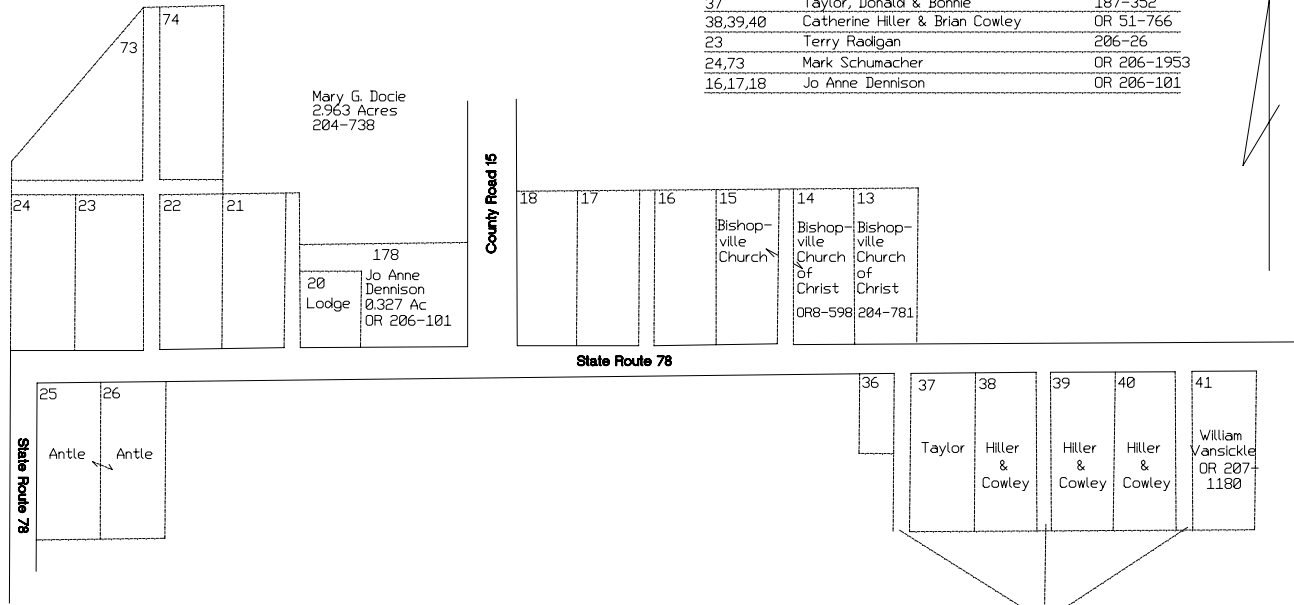

HOMER TOWNSHIP

Range 13 Township 7 Section 34
Bishopville

Lots	Owner	Deed Ref.
25,26	Antle, Rodney	OR 94-368
21,22,74	Scott T Joyce	OR 206-2155
37	Taylor, Donald & Bonnie	187-352
38,39,40	Catherine Hiller & Brian Cowley	OR 51-766
23	Terry Radigan	206-26
24,73	Mark Schumacher	OR 206-1953
16,17,18	Jo Anne Dennison	OR 206-101

Mary G. Doole
2.963 Acres
204-738

178
Jo Anne
Dennison
0.327 Ac
OR 206-101

County Road 15

State Route 78

State Route 78

Alleys Vacated October 24, 1988