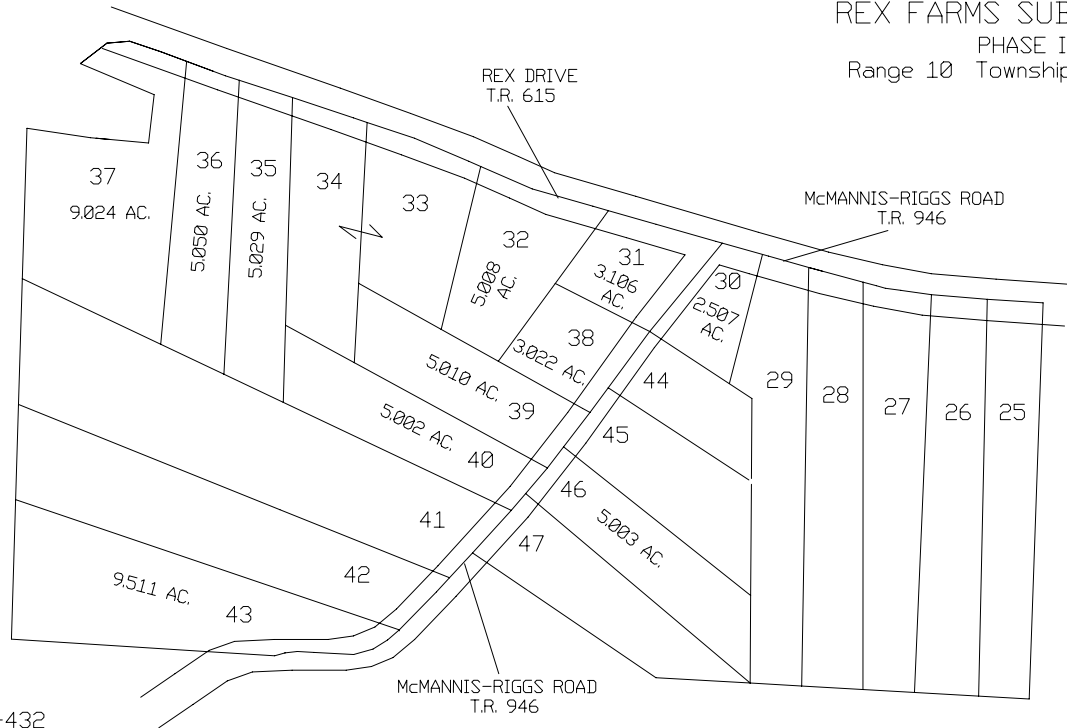

REX FARMS SUBDIVISION  
 PHASE III  
 Range 10 Township 6 Section 18

- 25- KERNEN & EDWARDS 7.002 ACRES OR 207-432
- 26- KERNER & EDWARDS 6.208 ACRES OR 207-432
- 27- BRUNER LAND 7.094 ACRES OR 207-1013
- 28- BRUNER LAND 7.012 ACRES OR 207-1013
- 29- JOHNNY BALL 7.008 ACRES OR 202-1627
- 33- JEREMY WICKHAM 5.022 ACRES OR 209-362
- 34- JEREMY WICKHAM 5.020 ACRES OR 204-1715
  
- 41- RENE BALL 15.002 ACRES OR 206-3227
- 42- RENE BALL 10.002 ACRES OR 206-3227
  
- 44- CHRISTY LONG 3.008 ACRES OR 195-403
- 45- BRUNER LAND 5.002 ACRES OR 192-414
- 47- FLOWERS & YOUNG 5.010 ACRES OR 198-1