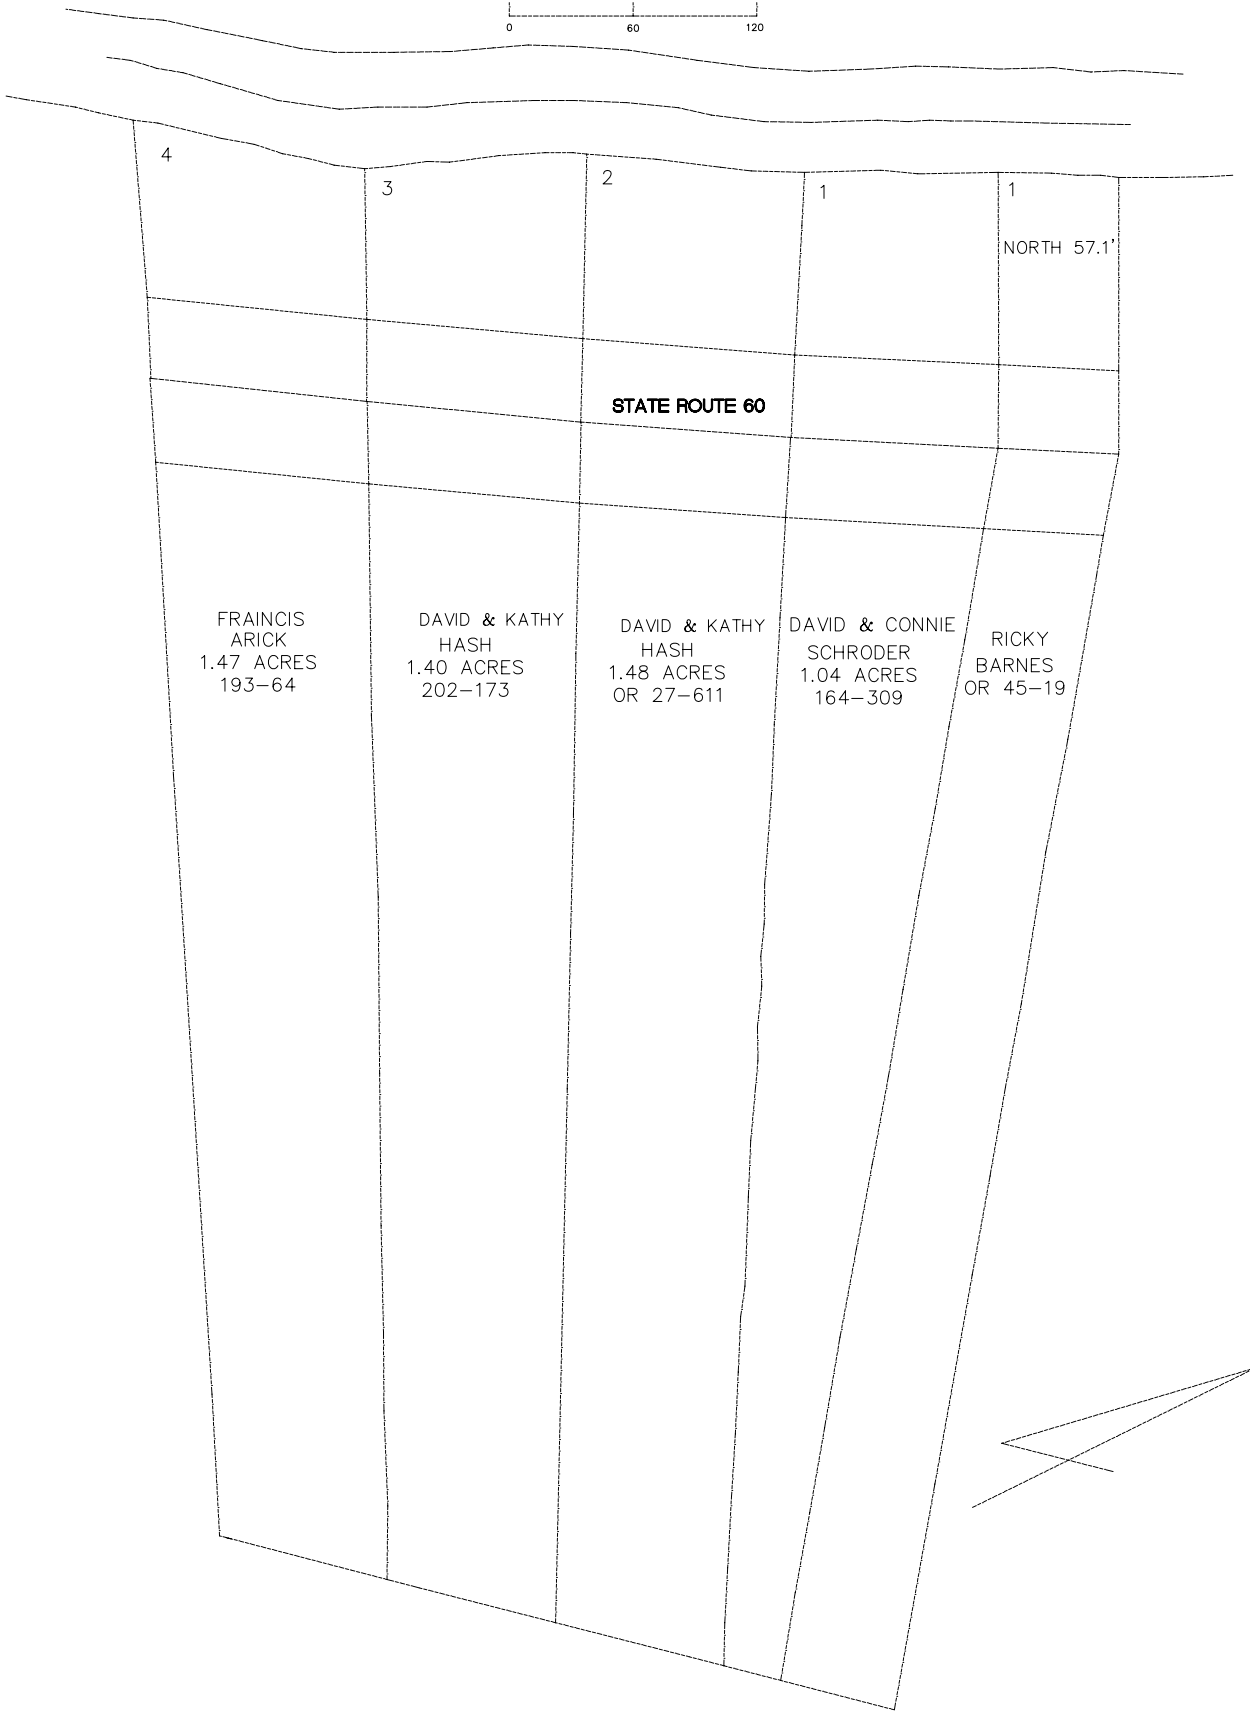

BLOOM TOWNSHIP

RANGE 12 TOWNSHIP 11 SECTION 5

WILLIAMS SUBDIVISION NO. 2

SCALE: 1 INCH = 60 FEET

FRANCIS
ARICK
1.47 ACRES
193-64

DAVID & KATHY
HASH
1.40 ACRES
202-173

DAVID & KATHY
HASH
1.48 ACRES
OR 27-611

DAVID & CONNIE
SCHRODER
1.04 ACRES
164-309

RICKY
BARNES
OR 45-19

NORTH 57.1'

STATE ROUTE 60